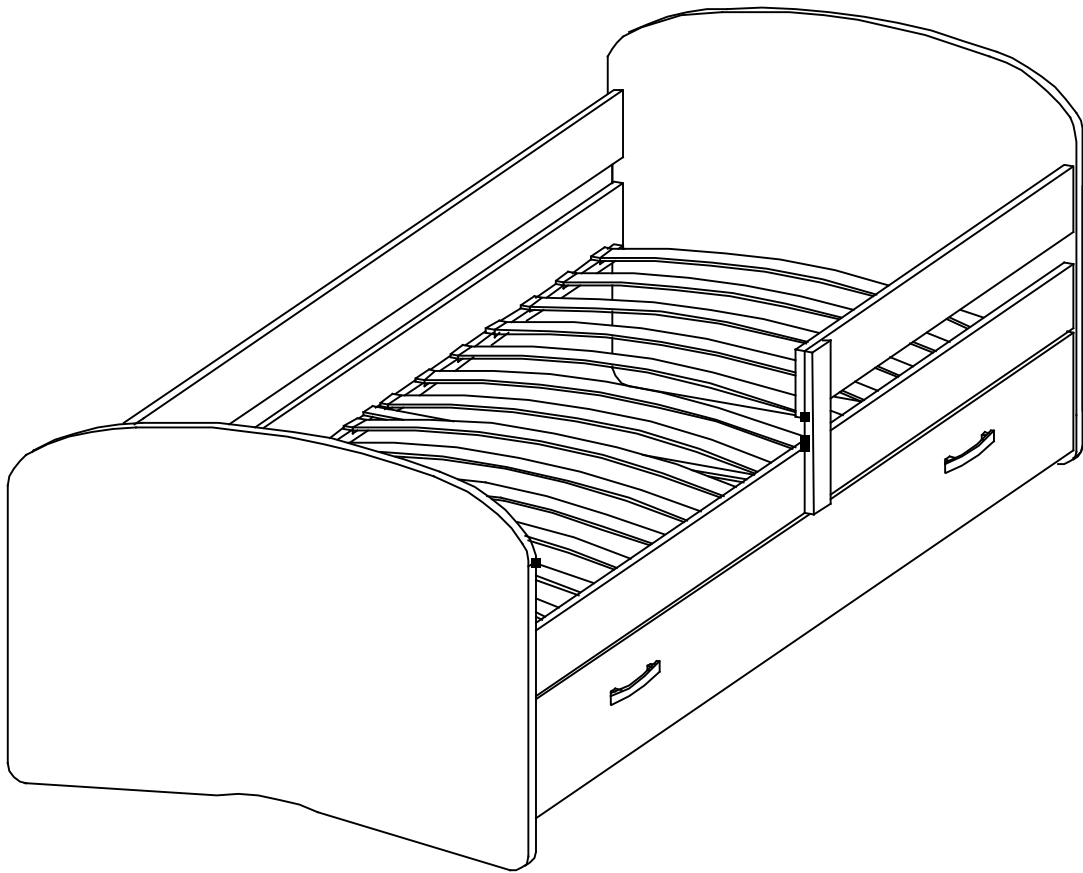

ŁÓŻKO / BED LUCKY / PETS

Manufactured by:
EUROTEL Sp. z o.o.
MADE IN POLAND

Producent:
EUROTEL Sp. z o.o.
Wyprodukowano w Polsce

LUCKY/PETS

„140" / „160" / „180"

#	ILOŚĆ/QUANTITY
1	1
2	1
3	1
4	2
5	2
6	1
7	1
8	1
9	1
10	1
11	1
12	1
13	2
14	1