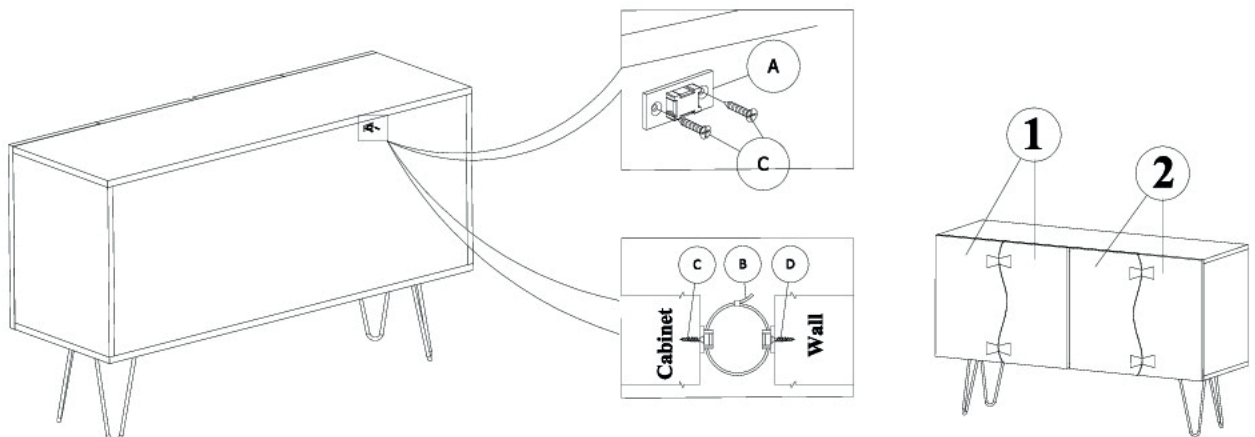

LIVIN HILL

ASSEMBLY INSTRUCTIONS & PARTS IDENTIFICATION MODEL # 1781-54 SIDEBOARD

Thank you for purchasing this quality product. Be sure to check all packing material carefully for small parts that may have come loose inside the carton during shipment

Key Parts			
No	Code	Qty	Description
1	1781-54P07L	1 set	LSF 2 pc Door Set
2	1781-54P07R	1 set	RSF 2 pc Door Set
3	1781-54P01D	4 sets	Door Catch
4	1781-54P07H	12 pcs	Door Hinge
5	1781-54P02	4 pcs	Leg
6	1781P01L	4 pcs	Floor Leveler
7	1781-54P01AT	1 set	Anti - tip kit

Hardware kit (1781-54P01)			
No		Description	Qty
X		Flat washer	8 pcs
Y		Bolt 8x20mm	8 pcs
Z		Allen key	1 pc

Anti-Tip Hardware (1781-54P01AT)		
No	Qty	Description
A	2 pcs	Plastic bracket
B	1 pc	Plastic strap
C	2 pcs	Short screw
D	2 pcs	Long screw