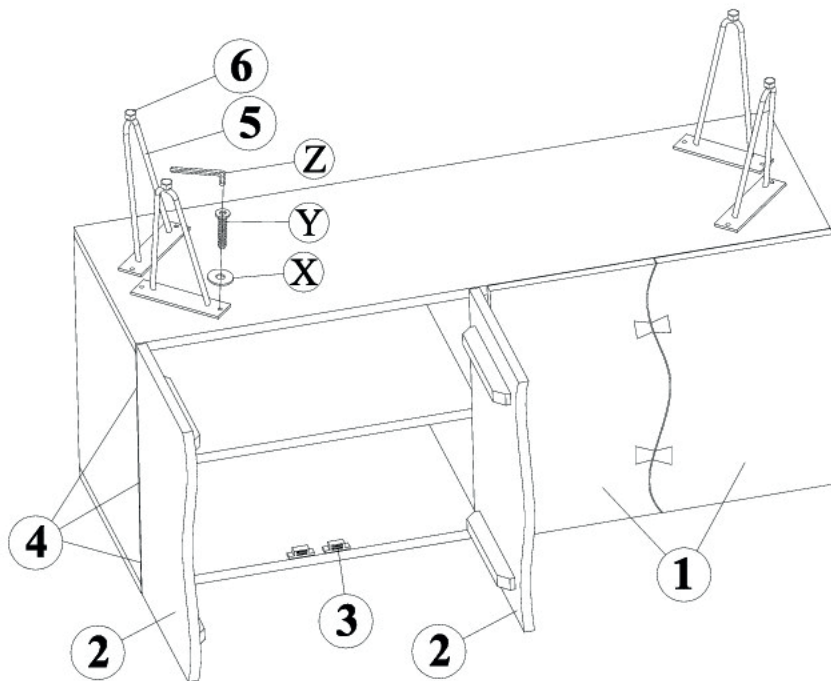

LIVIN HILL

ASSEMBLY INSTRUCTIONS & PARTS IDENTIFICATION MODEL # 1781-54 SIDEBOARD

Thank you for purchasing this quality product. Be sure to check all packing material carefully for small parts that may have come loose inside the carton during shipment

Key Parts			
No	Code	Qty	Description
1	1781-54P07L	1 set	LSF 2 pc Door Set
2	1781-54P07R	1 set	RSF 2 pc Door Set
3	1781-54P01D	4 sets	Door Catch
4	1781-54P07H	12 pcs	Door Hinge
5	1781-54P02	4 pcs	Leg
6	1781P01L	4 pcs	Floor Leveler
7	1781-54P01AT	1 set	Anti - tip kit

Hardware kit (1781-54P01)			
No		Description	Qty
X		Flat washer	8 pcs
Y		Bolt 8x20mm	8 pcs
Z		Allen key	1 pc

Anti-Tip Hardware (1781-54P01AT)		
No	Qty	Description
A	2 pcs	Plastic bracket
B	1 pc	Plastic strap
C	2 pcs	Short screw
D	2 pcs	Long screw