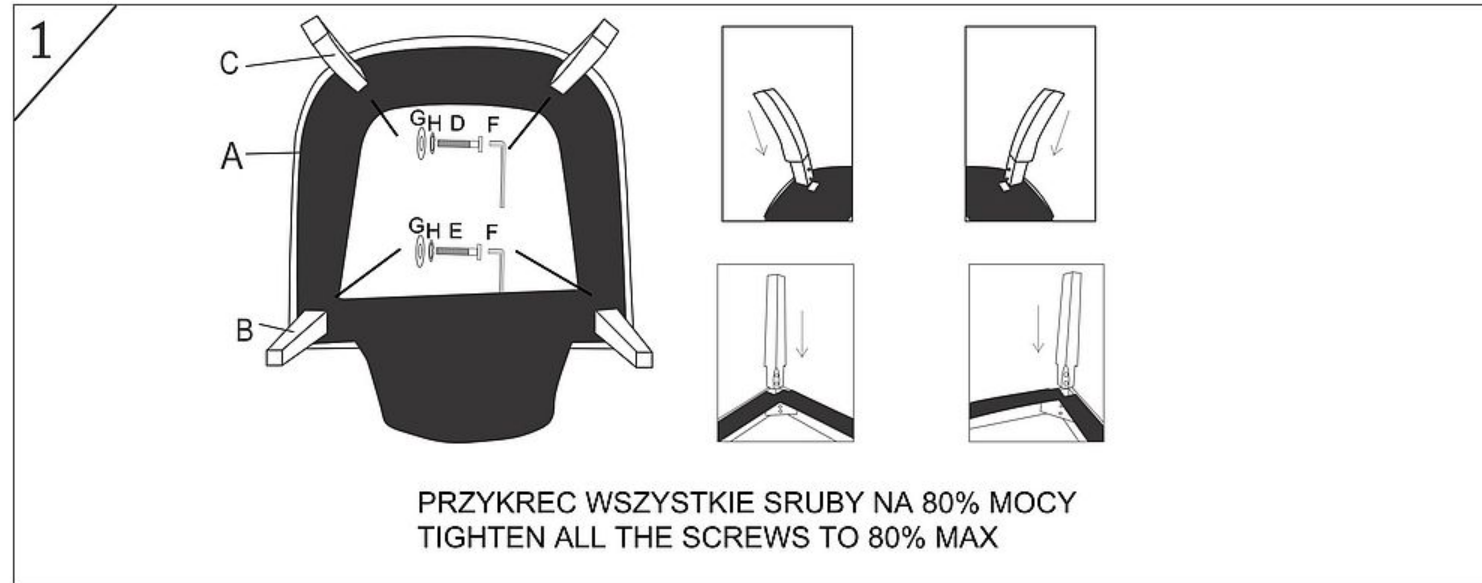

IMPORTER / IMPORTED BY: SIGNAL MEBLE
 UL. KILINSKIEGO 35B 27-400 OSTROWIEC SW. POLAND
 WYPRODUKOWANO W CHINACH / MADE IN CHINA

| | |
|--|--|
| Ax1  Seat | Bx2  Front legs |
| Cx2  Back legs | Dx4  M8x55mm |
| Ex4  M8x65mm | Fx1  M8 |
| Gx8  M8x22x1.5mm | Hx8  M8 |