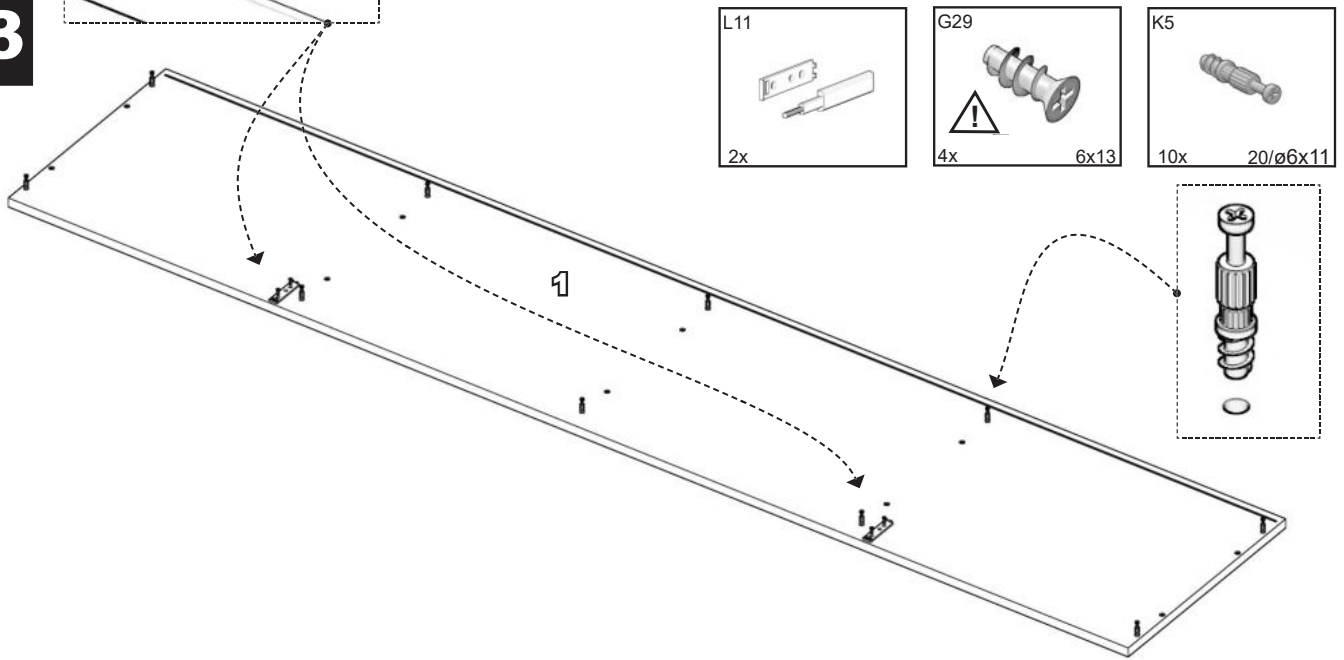

RAVENNA - RTV 2D2S

RAVENNA RTV 2D2S - 07062022

12

13

14