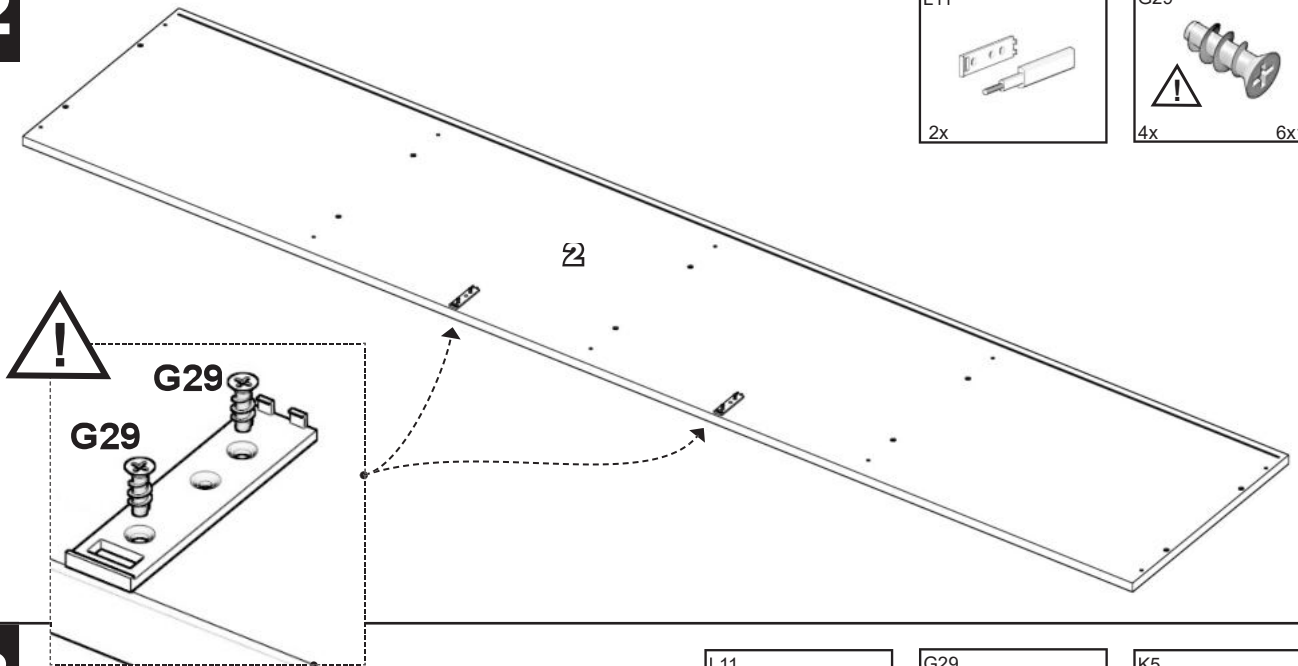

RAVENNA - RTV 2D2S

RAVENNA RTV 2D2S - 07062022

12