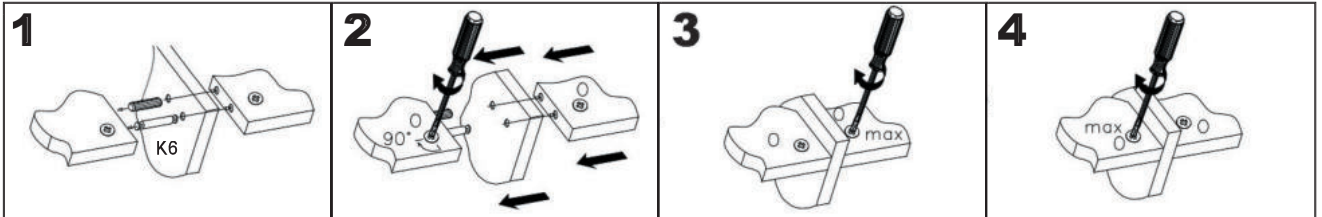

RAVENNA - RTV 2D2S

RAVENNA RTV 2D2S - 07062022

15

16