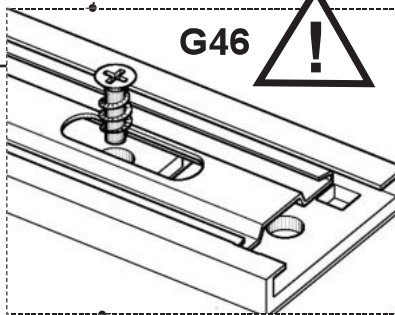

RAVENNA - RTV 2D2S

RAVENNA RTV 2D2S - 07062022

10

11