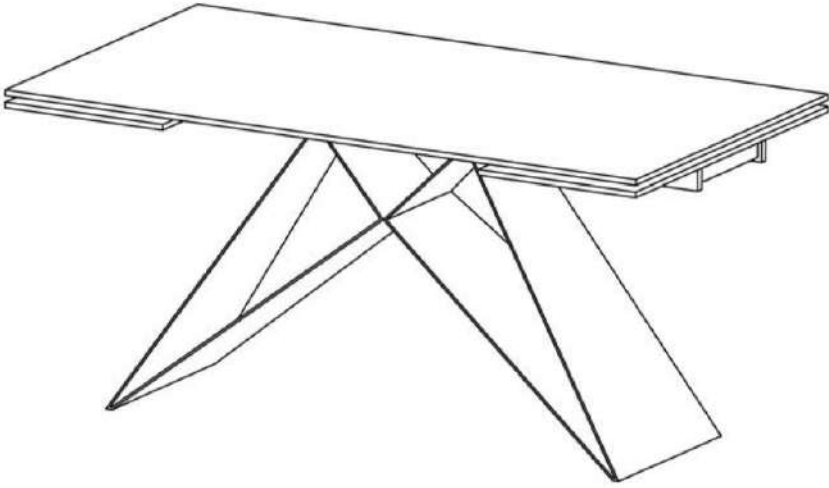

WESTIN III

④