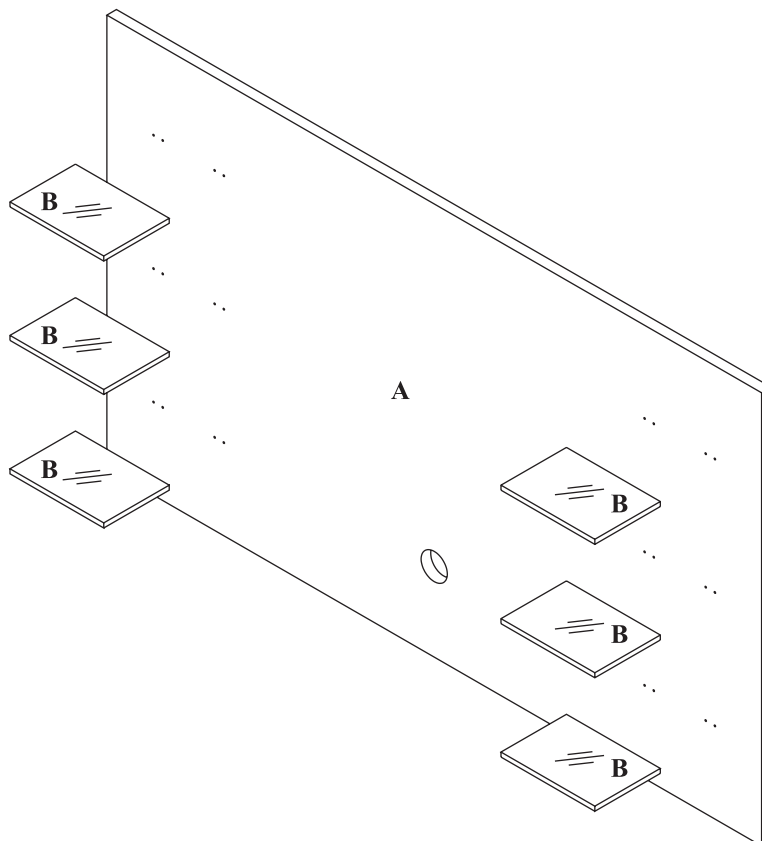

MAXIMUS - M29

Płyta plazma 150

Czas mont. - 40 min.

3

4

3  x4	6  x8
--	---

 A diagram showing a shelf being pushed into a cabinet without being fully seated.	 OK.!
--	---