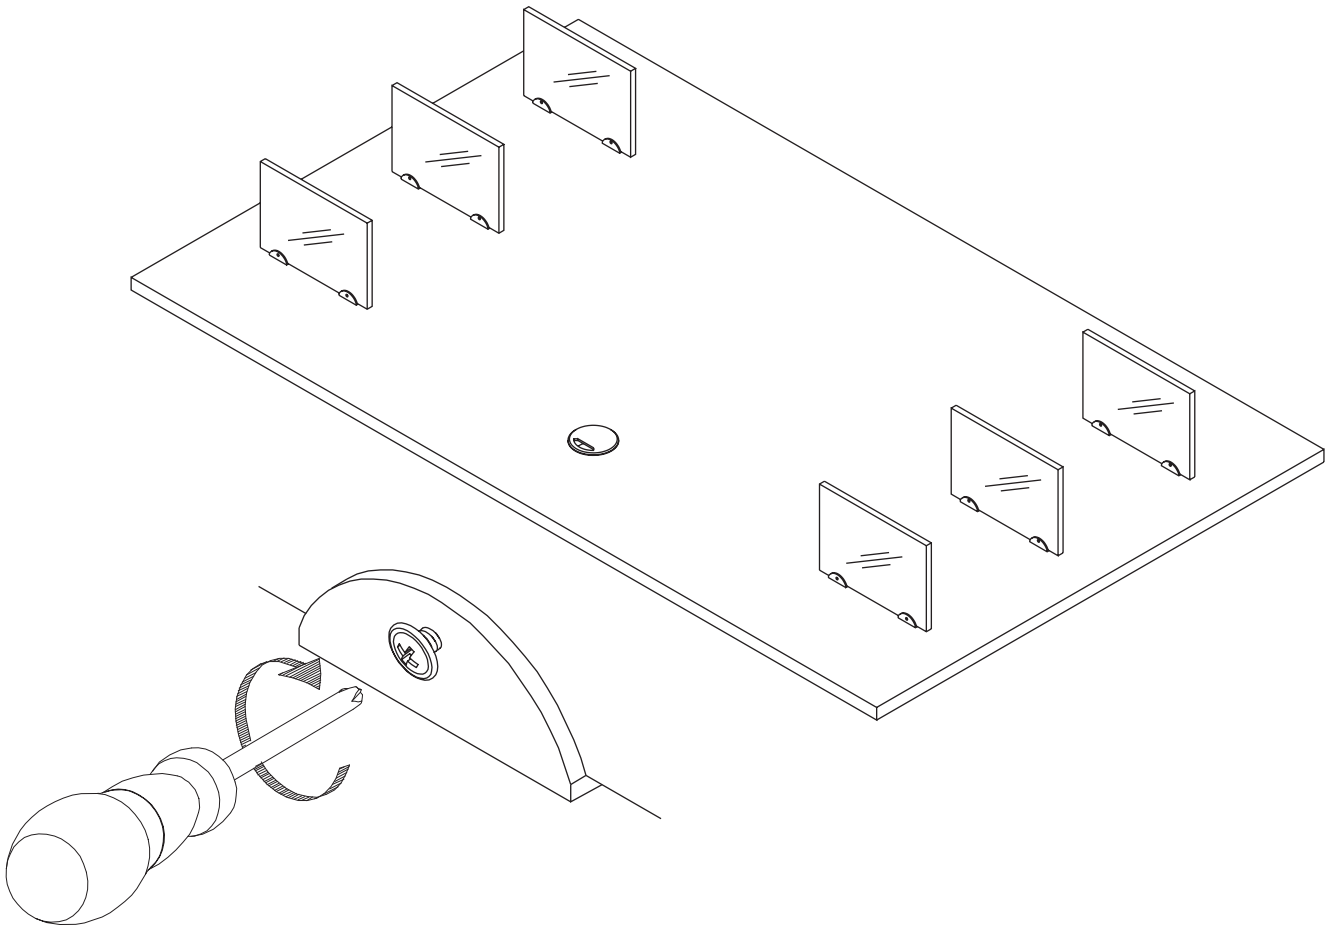

MAXIMUS - M29

Płyta plazma 150

Czas mont. - 40 min.

3

4

3  x4	6  x8
--	---

 A diagram showing a shelf being pushed into a cabinet without being fully seated.	 OK.!
--	---