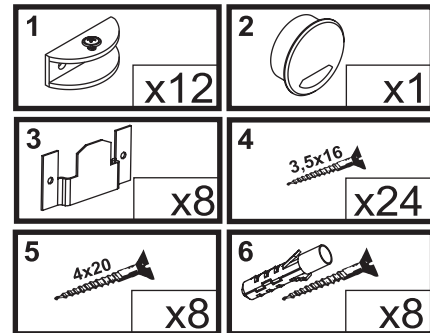

MAXIMUS - M29

Płyta plazma 150

Czas mont. - 40 min.

3

4

3  x4	6  x8
--	---

 A diagram showing a shelf being pushed into a cabinet without being fully seated.	 OK.!
--	---