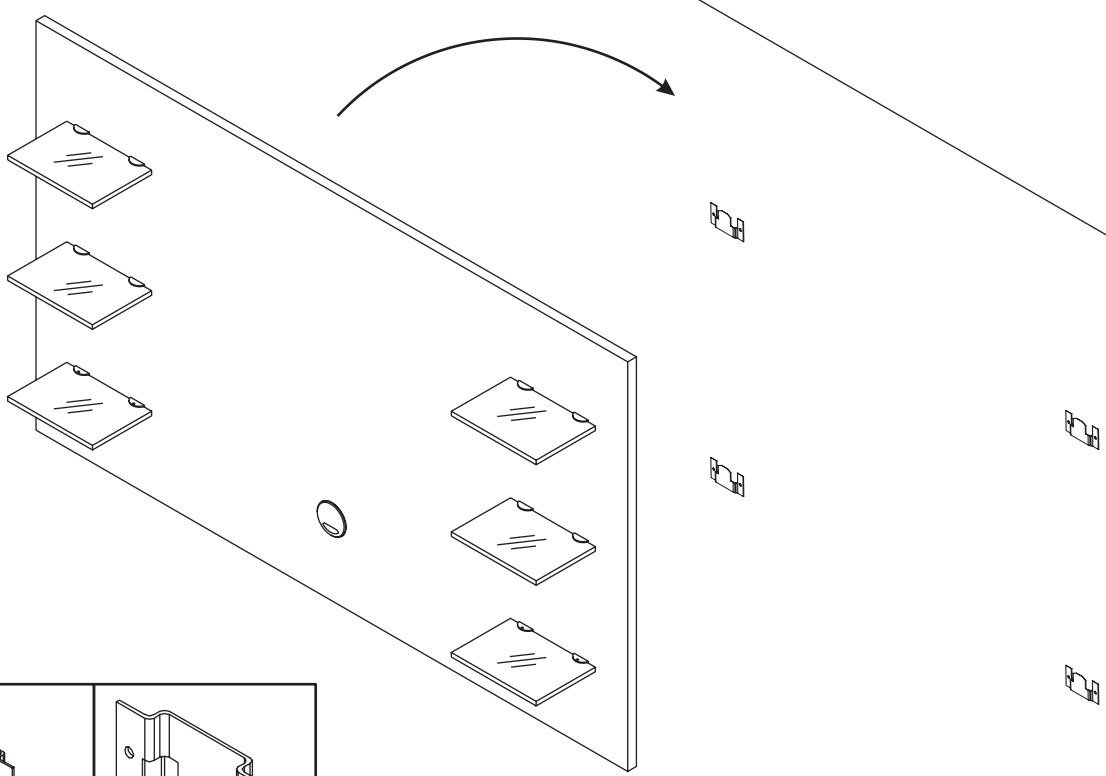

MAXIMUS - M29

Płyta plazma 150

Czas mont. - 40 min.

3

4

3  x4	6  x8
--	---

 A diagram showing a shelf being pushed into a cabinet without being fully seated.	 OK.!
--	---