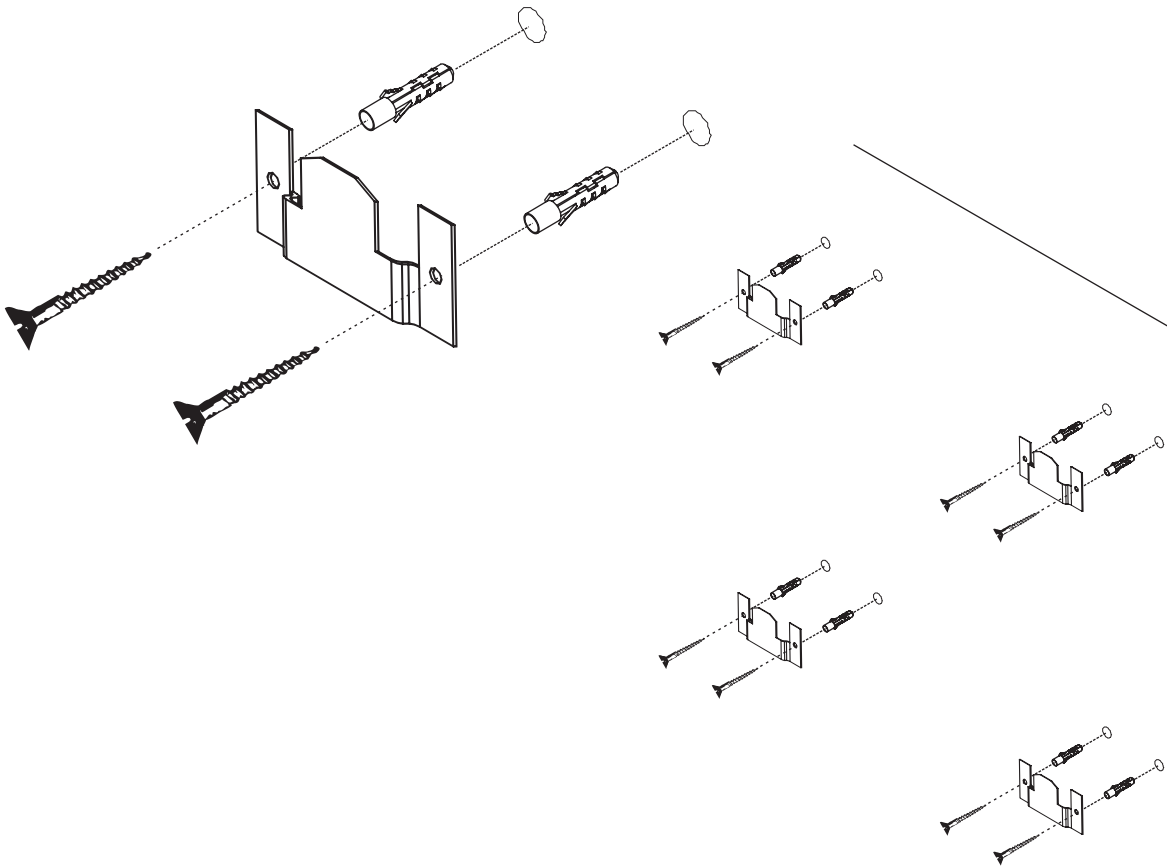

MAXIMUS - M29

Płyta plazma 150

Czas mont. - 40 min.

3

4

3  x4	6  x8
--	---

 A diagram showing a shelf being pushed into a cabinet without being fully seated.	 OK.!
--	---