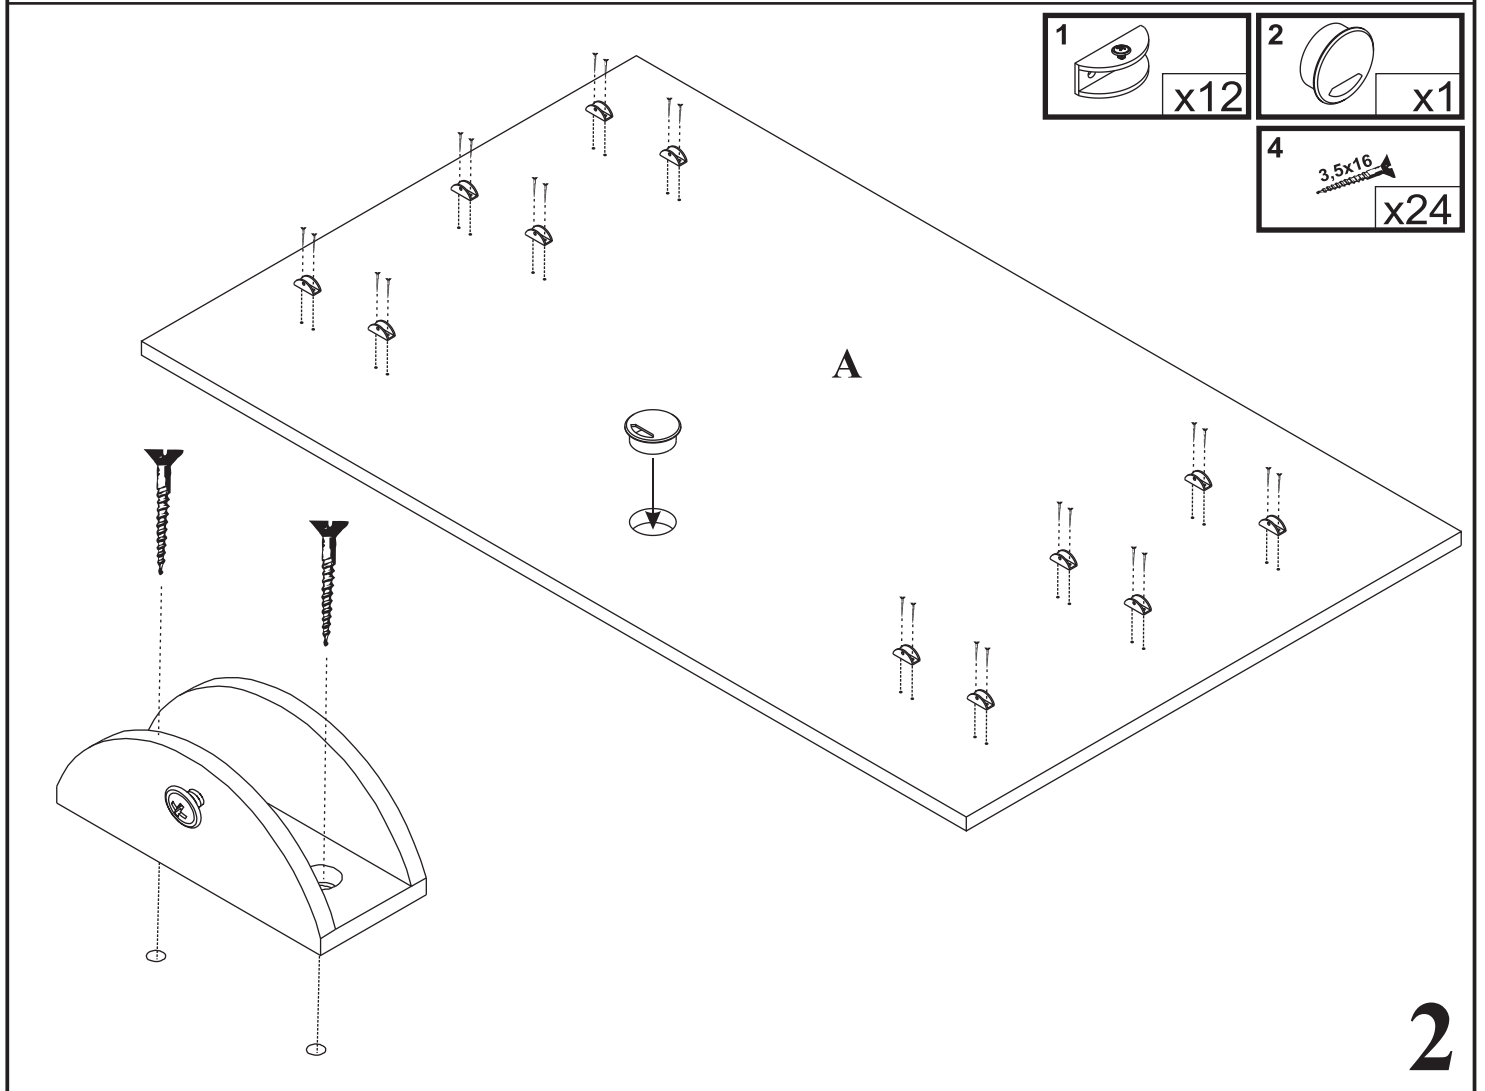

MAXIMUS - M29

Płyta plazma 150

Czas mont. - 40 min.

3

4

3  x4	6  x8
--	---

 A diagram showing a shelf being pushed into a cabinet without being fully seated.	 OK.!
--	---