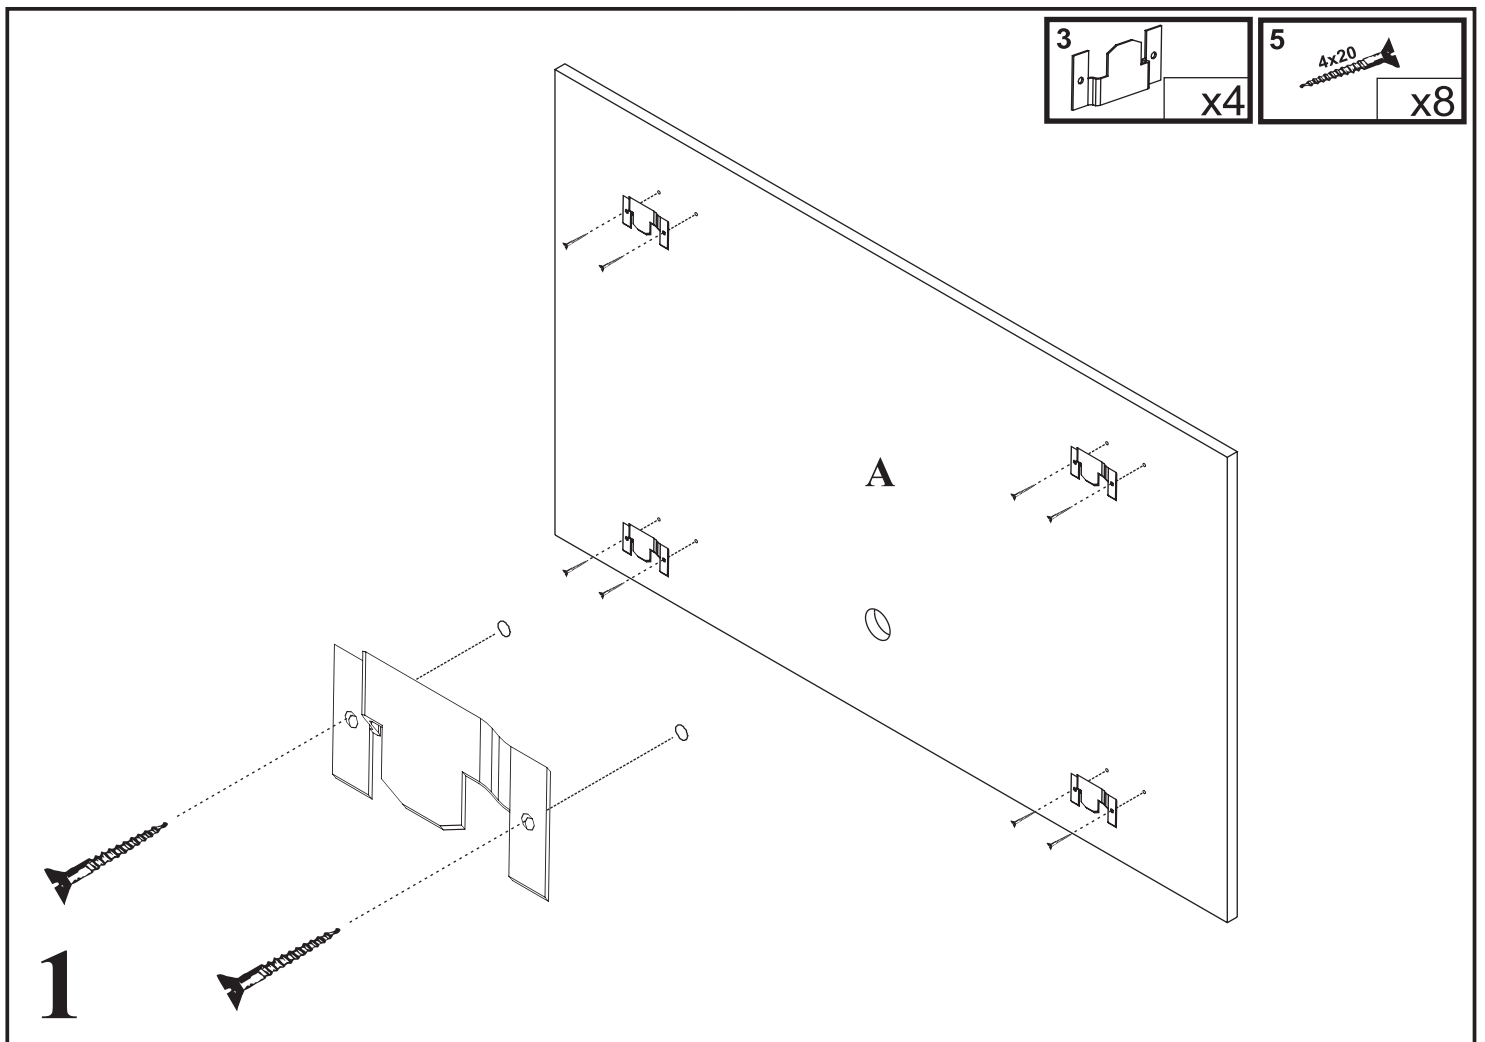

MAXIMUS - M29

Płyta plazma 150

Czas mont. - 40 min.

3

4

3  x4	6  x8
--	---

 A diagram showing a shelf being pushed into a cabinet without being fully seated.	 OK.!
--	---