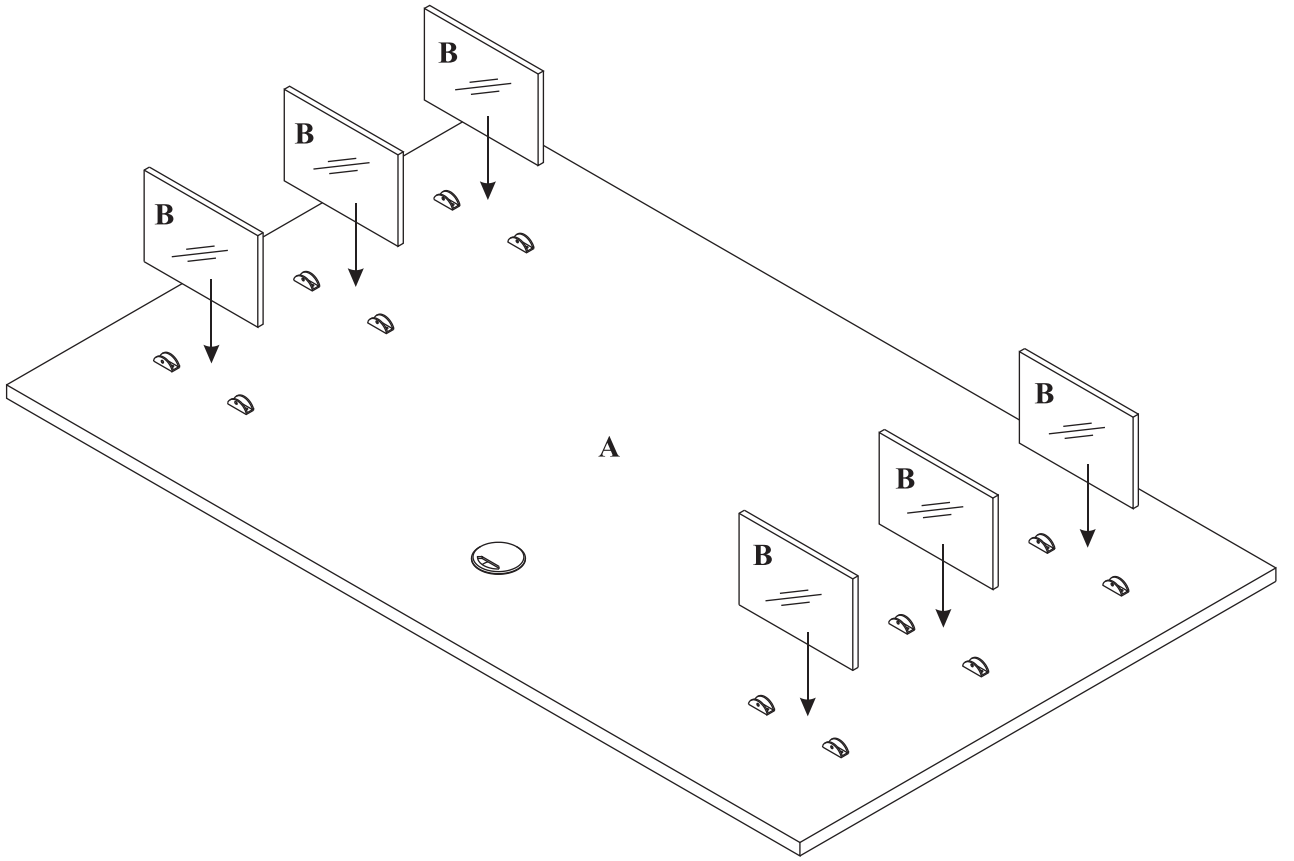

MAXIMUS - M29

Płyta plazma 150

Czas mont. - 40 min.

3

4

3  x4	6  x8
--	---

 A diagram showing a shelf being pushed into a cabinet without being fully seated.	 OK.!
--	---