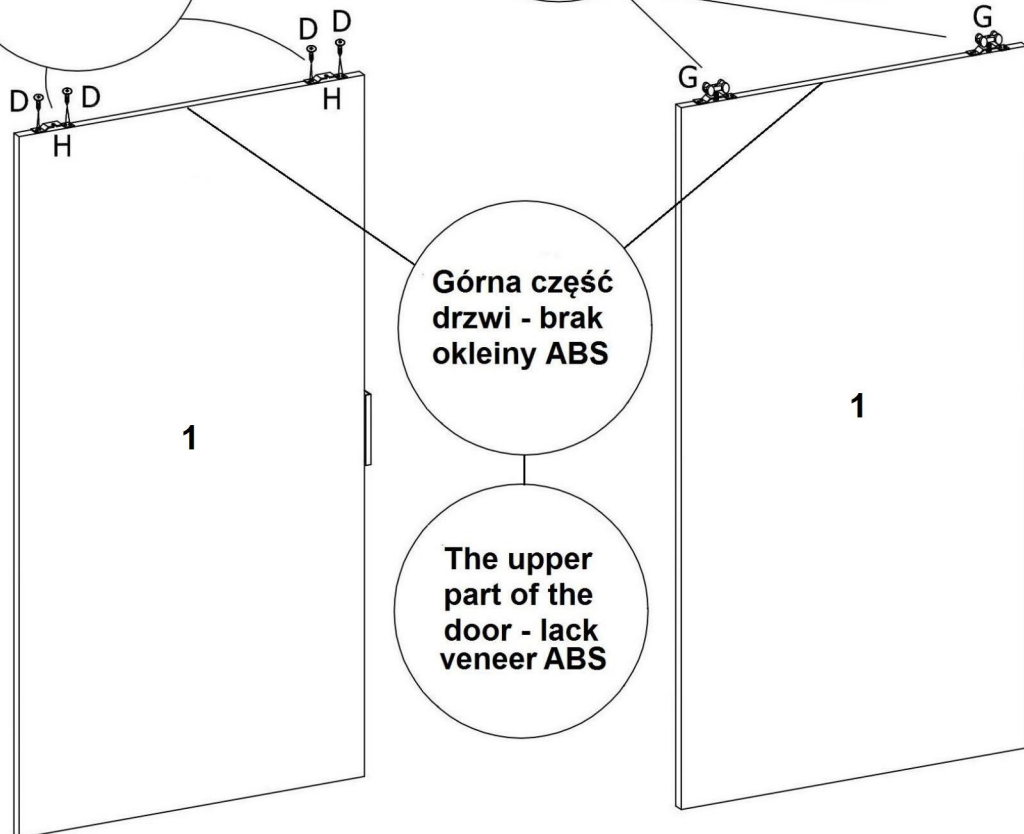

DRZWI PRZESUWNE "80" / "90"

| 4.0x16mm | 4.0x37mm | | | |
|---|---|---|--|---|
|  C |  D |  F |  G |  H |
| 14 | 4 | 1 | 2 | 2 |
|  I |  J |  K | | |
| 3 | 4 | 3 | | |
|  L |  M |  N | | |
| 1 | 2 | 2 | | |

Górna część drzwi - brak okleiny ABS

The upper part of the door - lack veneer ABS

2124mm

DRZWI PRZESUWNE "100"

| | | |
|---|---|---|
|  A |  B |  C 4.0x16mm |
| 2 | 1 | 14 |
|  D 4.0x37mm |  F |  G |
| 4 | 1 | 2 |
|  H |  I |  J |
| 2 | 3 | 4 |
|  K |  L |  M |
| 3 | 1 | 2 |
|  N | | |
| 2 | | |

Górna część drzwi - brak okleiny ABS

The upper part of the door - lack veneer ABS