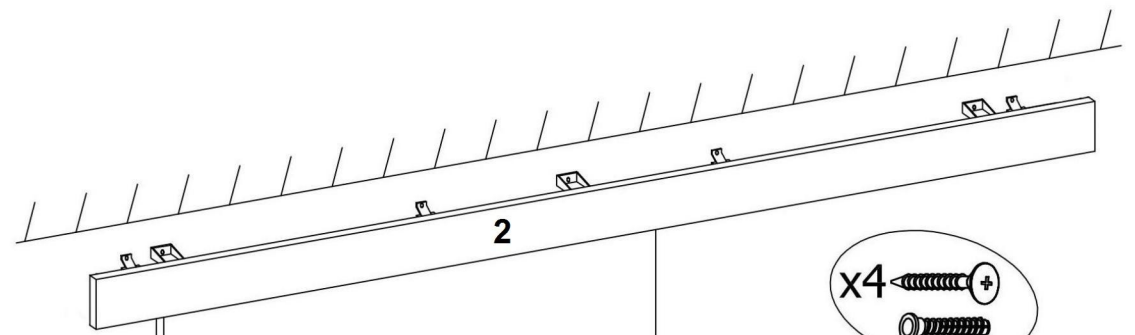

DRZWI PRZESUWNE "80" / "90"

| 4.0x16mm | 4.0x37mm | | | |
|---|---|---|--|---|
|  C |  D |  F |  G |  H |
| 14 | 4 | 1 | 2 | 2 |
|  I |  J |  K | | |
| 3 | 4 | 3 | | |
|  L |  M |  N | | |
| 1 | 2 | 2 | | |

Górna część drzwi - brak okleiny ABS

The upper part of the door - lack veneer ABS

2124mm

DRZWI PRZESUWNE "100"

| | | |
|---|---|---|
|  A |  B |  C 4.0x16mm |
| 2 | 1 | 14 |
|  D 4.0x37mm |  F |  G |
| 4 | 1 | 2 |
|  H |  I |  J |
| 2 | 3 | 4 |
|  K |  L |  M |
| 3 | 1 | 2 |
|  N | | |
| 2 | | |