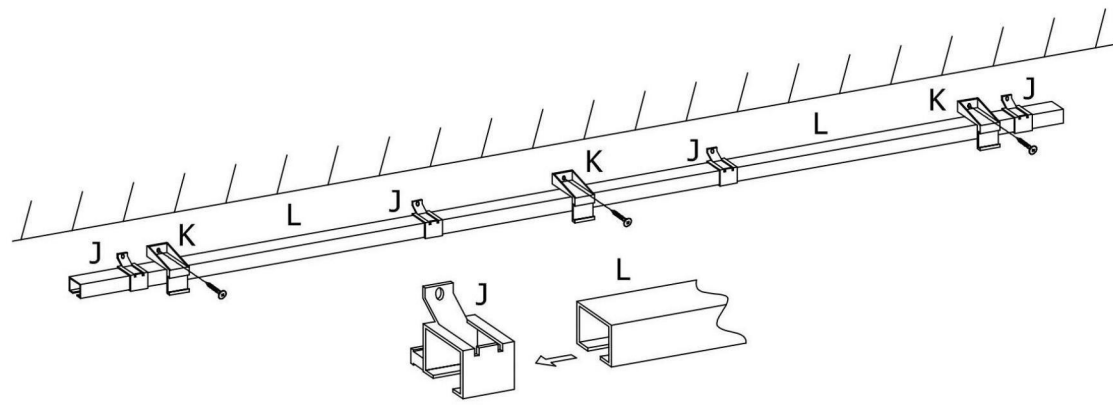

DRZWI PRZESUWNE "80" / "90"

| 4.0x16mm | 4.0x37mm | | | |
|---|---|---|--|---|
|  C |  D |  F |  G |  H |
| 14 | 4 | 1 | 2 | 2 |
|  I |  J |  K | | |
| 3 | 4 | 3 | | |
|  L |  M |  N | | |
| 1 | 2 | 2 | | |

Górna część drzwi - brak okleiny ABS

The upper part of the door - lack veneer ABS

2124mm

DRZWI PRZESUWNE "100"

| | | |
|---|---|---|
|  A |  B |  C 4.0x16mm |
| 2 | 1 | 14 |
|  D 4.0x37mm |  F |  G |
| 4 | 1 | 2 |
|  H |  I |  J |
| 2 | 3 | 4 |
|  K |  L |  M |
| 3 | 1 | 2 |
|  N | | |
| 2 | | |

Górna część drzwi - brak okleiny ABS

The upper part of the door - lack veneer ABS