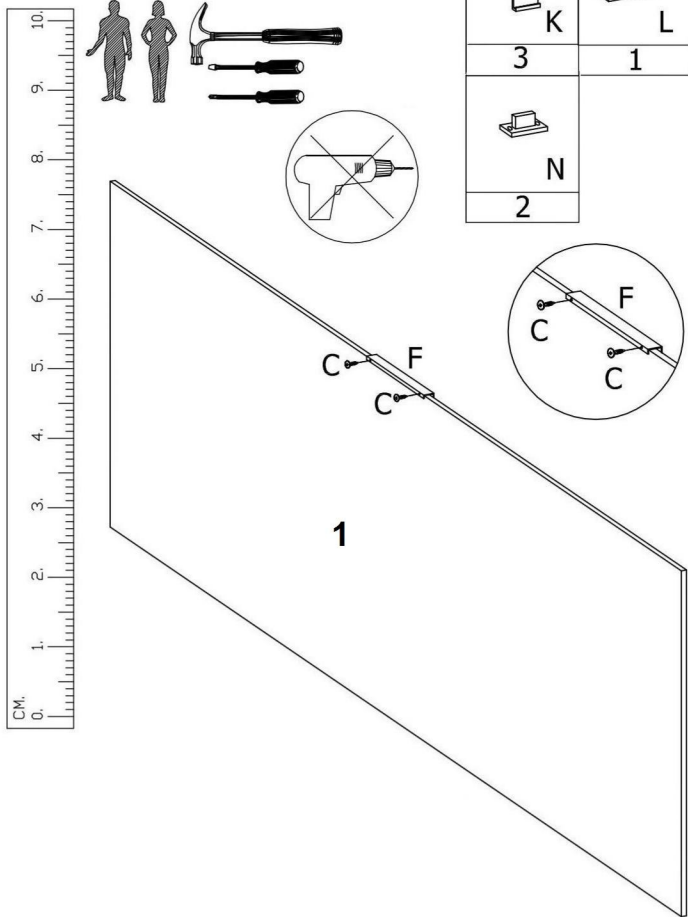

DRZWI PRZESUWNE "80" / "90"

| 4.0x16mm | 4.0x37mm | | | |
|---|---|---|--|---|
|  C |  D |  F |  G |  H |
| 14 | 4 | 1 | 2 | 2 |
|  I |  J |  K | | |
| 3 | 4 | 3 | | |
|  L |  M |  N | | |
| 1 | 2 | 2 | | |

Górna część drzwi - brak okleiny ABS

The upper part of the door - lack veneer ABS

2124mm

DRZWI PRZESUWNE "100"

| | | |
|---|---|---|
|  A |  B |  C 4.0x16mm |
| 2 | 1 | 14 |
|  D 4.0x37mm |  F |  G |
| 4 | 1 | 2 |
|  H |  I |  J |
| 2 | 3 | 4 |
|  K |  L |  M |
| 3 | 1 | 2 |
|  N | | |
| 2 | | |