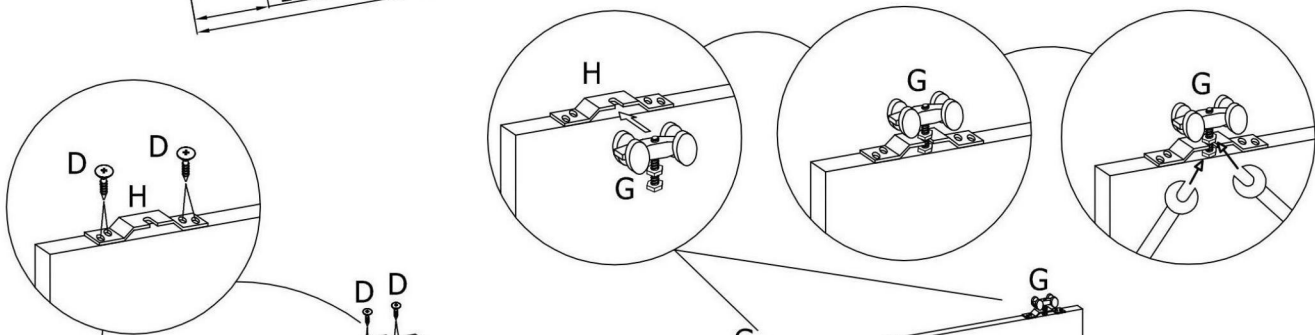

DRZWI PRZESUWNE "80" / "90"

| 4.0x16mm | 4.0x37mm | | | |
|---|---|---|--|---|
|  C |  D |  F |  G |  H |
| 14 | 4 | 1 | 2 | 2 |
|  I |  J |  K | | |
| 3 | 4 | 3 | | |
|  L |  M |  N | | |
| 1 | 2 | 2 | | |

Górna część drzwi - brak okleiny ABS

The upper part of the door - lack veneer ABS

2124mm

DRZWI PRZESUWNE "100"

| | | |
|---|---|---|
|  A |  B |  C 4.0x16mm |
| 2 | 1 | 14 |
|  D 4.0x37mm |  F |  G |
| 4 | 1 | 2 |
|  H |  I |  J |
| 2 | 3 | 4 |
|  K |  L |  M |
| 3 | 1 | 2 |
|  N | | |
| 2 | | |