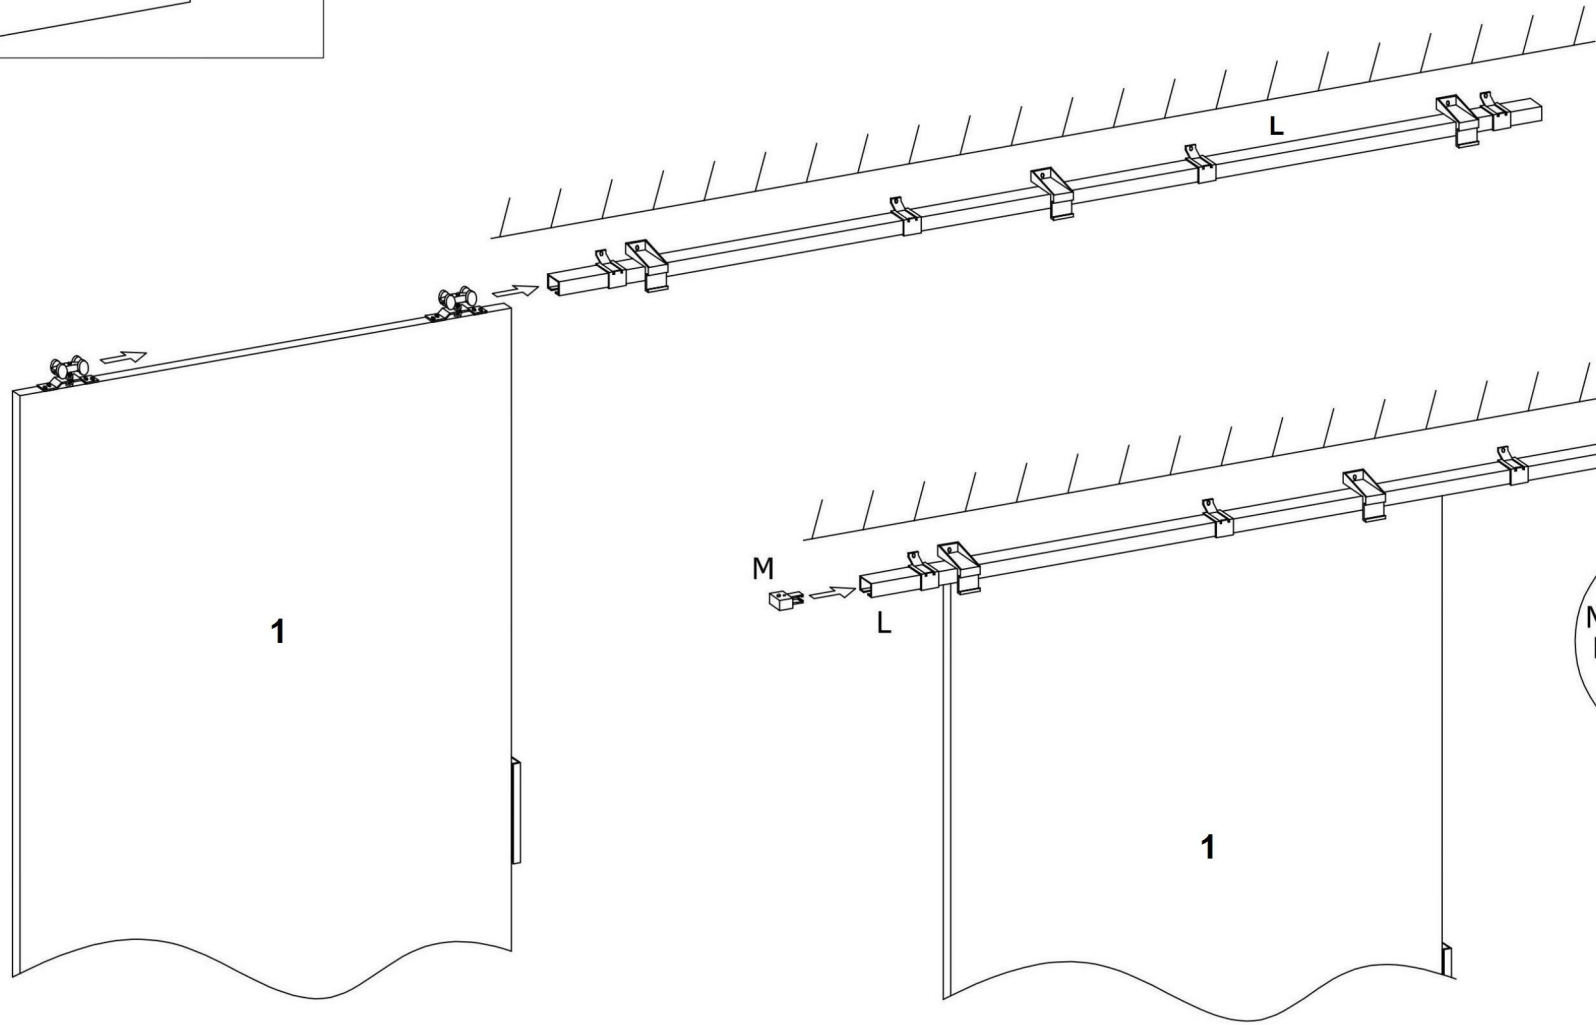

DRZWI PRZESUWNE "80" / "90"

| 4.0x16mm | 4.0x37mm | | | |
|---|---|---|--|---|
|  C |  D |  F |  G |  H |
| 14 | 4 | 1 | 2 | 2 |
|  I |  J |  K | | |
| 3 | 4 | 3 | | |
|  L |  M |  N | | |
| 1 | 2 | 2 | | |

Górna część drzwi - brak okleiny ABS

The upper part of the door - lack veneer ABS

2124mm

DRZWI PRZESUWNE "100"

| | | |
|---|---|---|
|  A |  B |  C 4.0x16mm |
| 2 | 1 | 14 |
|  D 4.0x37mm |  F |  G |
| 4 | 1 | 2 |
|  H |  I |  J |
| 2 | 3 | 4 |
|  K |  L |  M |
| 3 | 1 | 2 |
|  N | | |
| 2 | | |

Górna część drzwi - brak okleiny ABS

The upper part of the door - lack veneer ABS