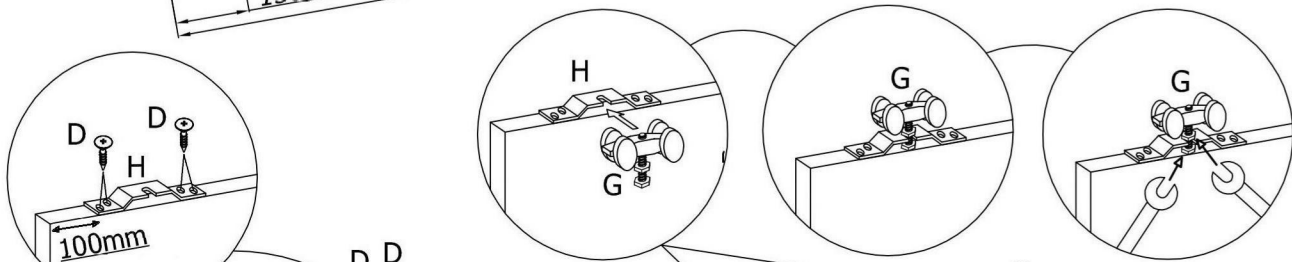

Górna część drzwi - brak okleiny ABS

The upper part of the door - lack veneer ABS