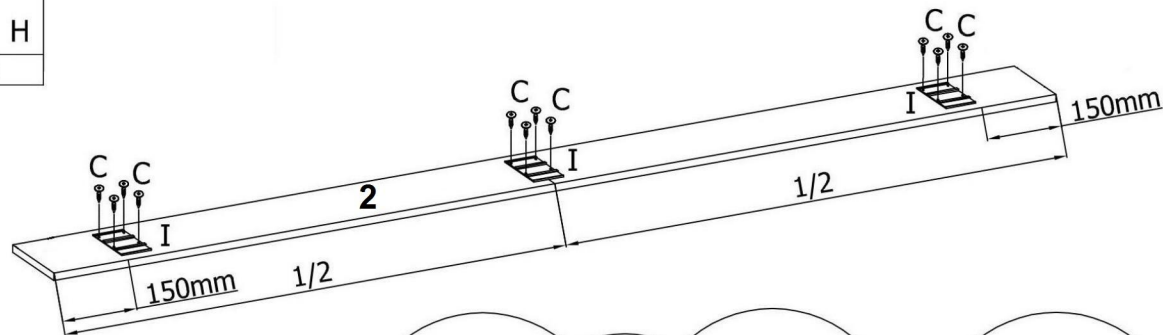

DRZWI PRZESUWNE "80" / "90"

| 4.0x16mm | 4.0x37mm | | | |
|---|---|---|--|---|
|  C |  D |  F |  G |  H |
| 14 | 4 | 1 | 2 | 2 |
|  I |  J |  K | | |
| 3 | 4 | 3 | | |
|  L |  M |  N | | |
| 1 | 2 | 2 | | |

Górna część drzwi - brak okleiny ABS

The upper part of the door - lack veneer ABS

2124mm

DRZWI PRZESUWNE "100"

| | | |
|---|---|---|
|  A |  B |  C 4.0x16mm |
| 2 | 1 | 14 |
|  D 4.0x37mm |  F |  G |
| 4 | 1 | 2 |
|  H |  I |  J |
| 2 | 3 | 4 |
|  K |  L |  M |
| 3 | 1 | 2 |
|  N | | |
| 2 | | |