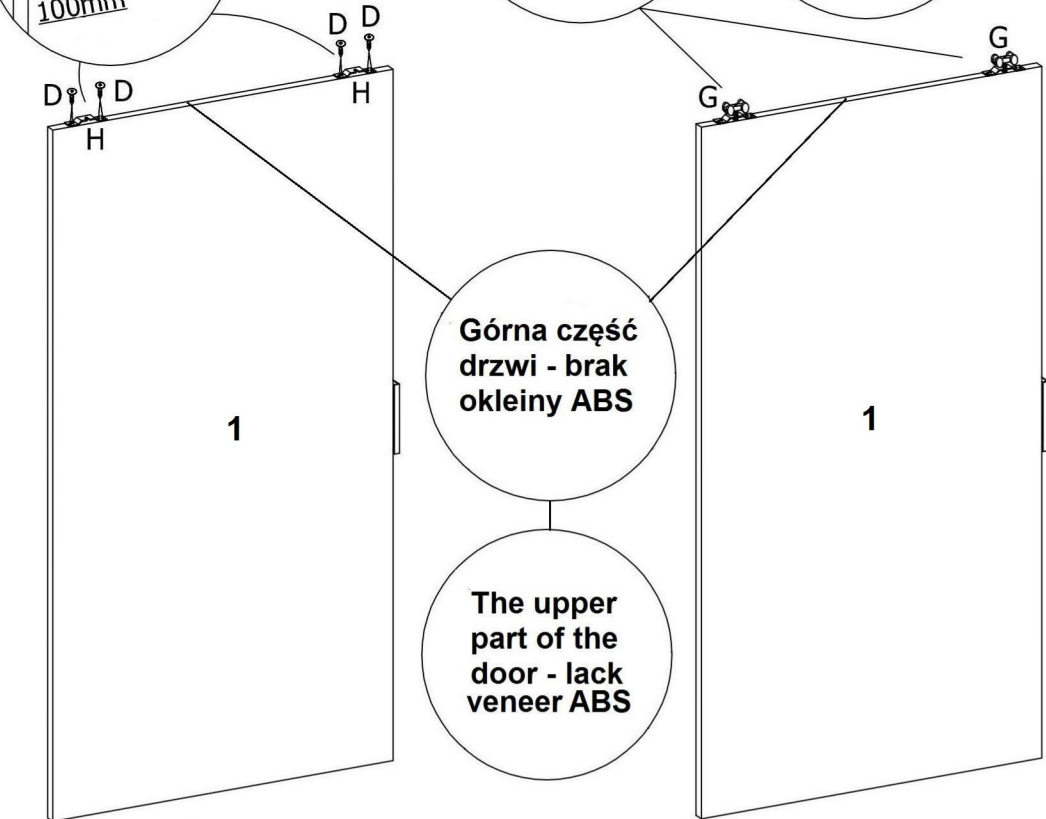

DRZWI PRZESUWNE "80" / "90"

| 4.0x16mm | 4.0x37mm | | | |
|---|---|---|--|---|
|  C |  D |  F |  G |  H |
| 14 | 4 | 1 | 2 | 2 |
|  I |  J |  K | | |
| 3 | 4 | 3 | | |
|  L |  M |  N | | |
| 1 | 2 | 2 | | |

Górna część drzwi - brak okleiny ABS

The upper part of the door - lack veneer ABS

2124mm

DRZWI PRZESUWNE "100"

| | | |
|---|---|---|
|  A |  B |  C 4.0x16mm |
| 2 | 1 | 14 |
|  D 4.0x37mm |  F |  G |
| 4 | 1 | 2 |
|  H |  I |  J |
| 2 | 3 | 4 |
|  K |  L |  M |
| 3 | 1 | 2 |
|  N | | |
| 2 | | |

Górna część drzwi - brak okleiny ABS

The upper part of the door - lack veneer ABS