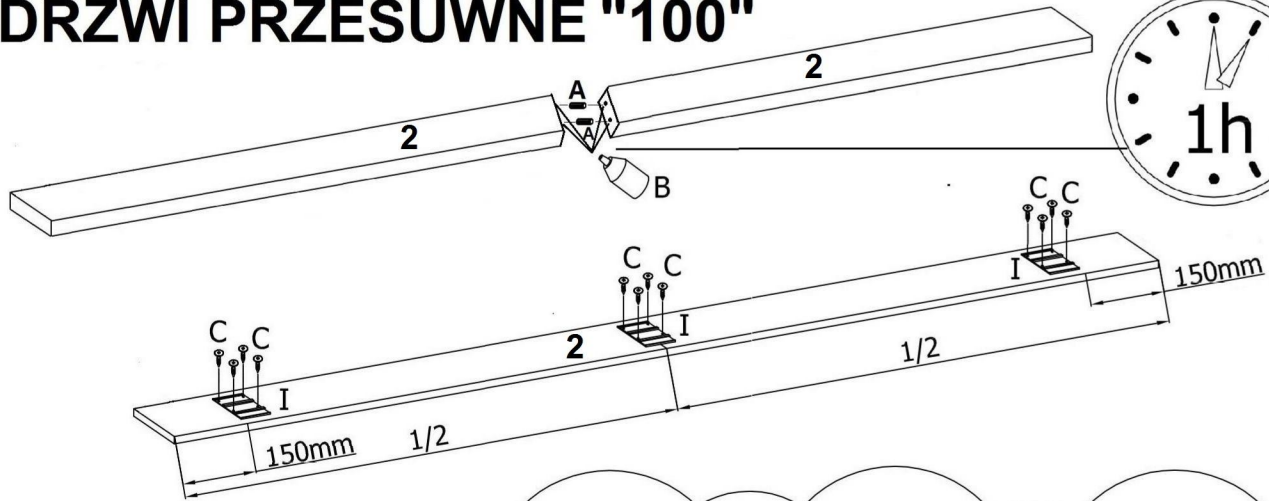

DRZWI PRZESUWNE "80" / "90"

| 4.0x16mm | 4.0x37mm | | | |
|---|---|---|--|---|
|  C |  D |  F |  G |  H |
| 14 | 4 | 1 | 2 | 2 |
|  I |  J |  K | | |
| 3 | 4 | 3 | | |
|  L |  M |  N | | |
| 1 | 2 | 2 | | |

Górna część drzwi - brak okleiny ABS

The upper part of the door - lack veneer ABS

2124mm

DRZWI PRZESUWNE "100"

| | | |
|---|---|---|
|  A |  B |  C 4.0x16mm |
| 2 | 1 | 14 |
|  D 4.0x37mm |  F |  G |
| 4 | 1 | 2 |
|  H |  I |  J |
| 2 | 3 | 4 |
|  K |  L |  M |
| 3 | 1 | 2 |
|  N | | |
| 2 | | |