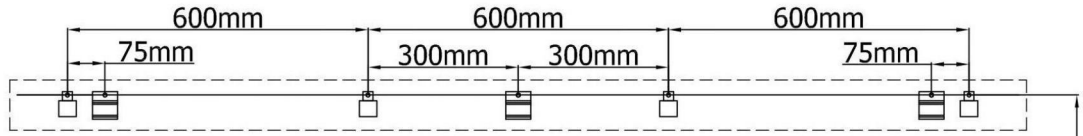

DRZWI PRZESUWNE "80" / "90"

| 4.0x16mm | 4.0x37mm | | | |
|---|---|---|--|---|
|  C |  D |  F |  G |  H |
| 14 | 4 | 1 | 2 | 2 |
|  I |  J |  K | | |
| 3 | 4 | 3 | | |
|  L |  M |  N | | |
| 1 | 2 | 2 | | |

Górna część drzwi - brak okleiny ABS

The upper part of the door - lack veneer ABS

2124mm

DRZWI PRZESUWNE "100"

| | | |
|---|---|---|
|  A |  B |  C 4.0x16mm |
| 2 | 1 | 14 |
|  D 4.0x37mm |  F |  G |
| 4 | 1 | 2 |
|  H |  I |  J |
| 2 | 3 | 4 |
|  K |  L |  M |
| 3 | 1 | 2 |
|  N | | |
| 2 | | |