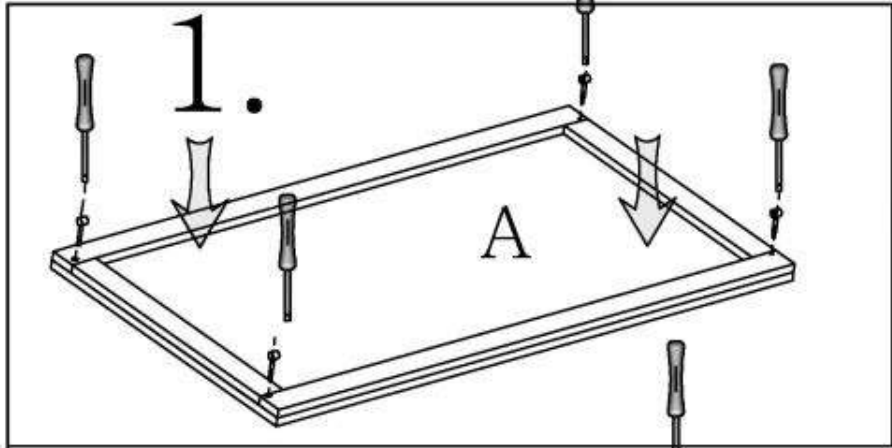

# PANTERA

1100x600x500

 max. 20kg

|   |   |    |
|---|---|----|
| A |    | 1  |
| B |    | 1  |
| C |    | 1  |
| D |    | 1  |
| E |    | 1  |
| F |    | 1  |
| G |    | 1  |
| H |    | 1  |
| I |    | 1  |
| J |    | 1  |
| K |    | 1  |
| L |    | 1  |
| M |    | 33 |
| N |   | 10 |
| O |  | 20 |
| P |  | 12 |
| Q |  | 14 |
| R |  | 4  |
| S |  | 1  |