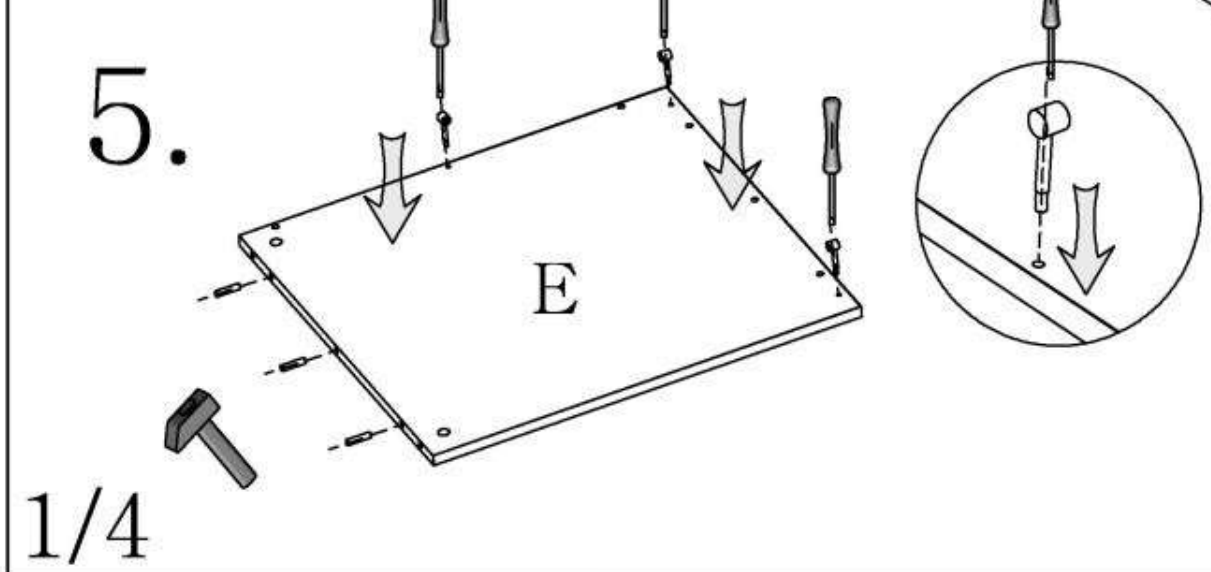

# PANTERA

1100x600x500

 max. 20kg

|   |   |    |
|---|---|----|
| A |    | 1  |
| B |    | 1  |
| C |    | 1  |
| D |    | 1  |
| E |    | 1  |
| F |    | 1  |
| G |    | 1  |
| H |    | 1  |
| I |    | 1  |
| J |    | 1  |
| K |    | 1  |
| L |    | 1  |
| M |    | 33 |
| N |   | 10 |
| O |  | 20 |
| P |  | 12 |
| Q |  | 14 |
| R |  | 4  |
| S |  | 1  |