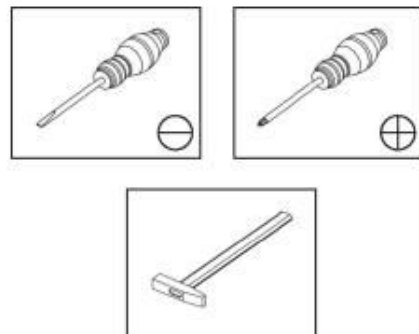

Potrzebne narzędzia Tools required