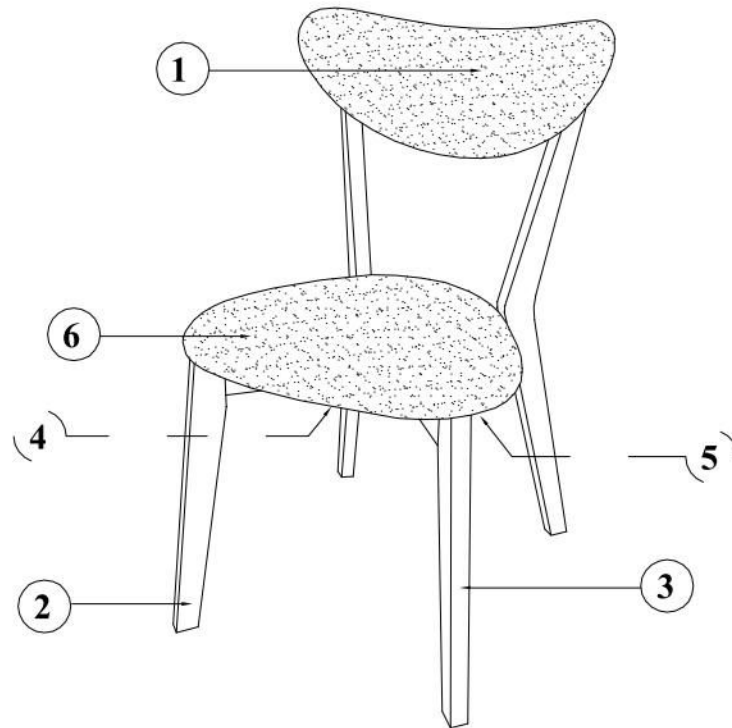

# BRANDO

1	4
2	4
3	4
4	4
5	4
6	4

CODE	DESCRIPTION	QTY.
<b>A</b>	 ALLEN KEY M4 X 110MM	1 PC
<b>B</b>	 JCBC BOLT M6 X 60MM	16 PCS
<b>C</b>	 JCBC BOLT M6 X 30MM	16 PCS
<b>D</b>	 HEX CONNECTING SCREW M7 X50MM ZB (10#)	4 PCS
<b>E</b>	 JCBC BOLT M6 X 35MM	32 PCS
<b>F</b>	 SPRING WASHER 1/4"	48 PCS
<b>G</b>	 FLAT WASHER M6 X 13MM	16 PCS
<b>H</b>	 WOOD BUTTON Ø14.5 x 9MM	16 PCS

# BRANDO

3

4