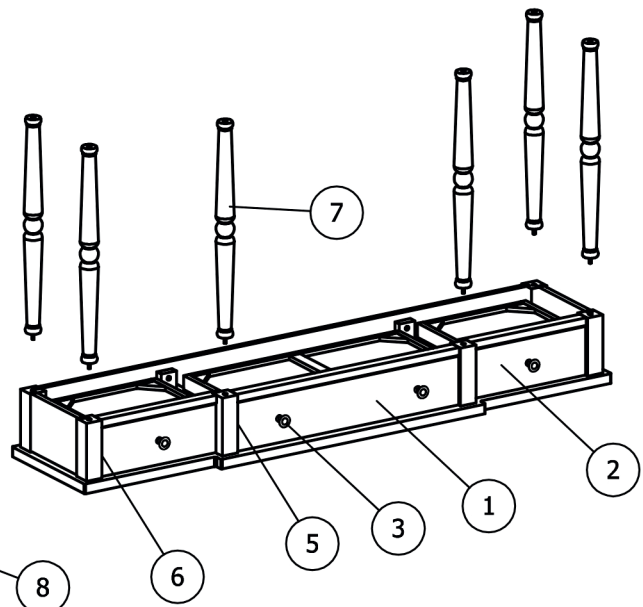

LIVIN HILL

ASSEMBLY INSTRUCTIONS & PARTS IDENTIFICATION MODEL # 1632-60

STATELY HOME 60" BREAKFRONT CONSOLE

Thank you for purchasing this quality product. Be sure to check all packing material carefully for small parts that may have come loose inside the carton during shipment

Key Parts			
No	Code	Qty	Description
1	1632-60P05M	1 pc	Middle Drawer
2	1632-60P05S	2 pcs	Side Drawer
3	1632-60P04	4 pcs	Knob w/screw
4	1632-60P05A	3 pcs	Drawer stop
5	1632-60P06M	2 pcs	Middle Drawer glide
6	1632-60P06S	4 Pcs	Side Drawer glide
7	1632-60P02M	6 pcs	Middle leg
8	1632-60P02B	6 pcs	Bottom leg
9	1632-60P08	1 pc	Shelf
10	1632-60P01F	6 pcs	Floor glide

STEP 1

STEP 2