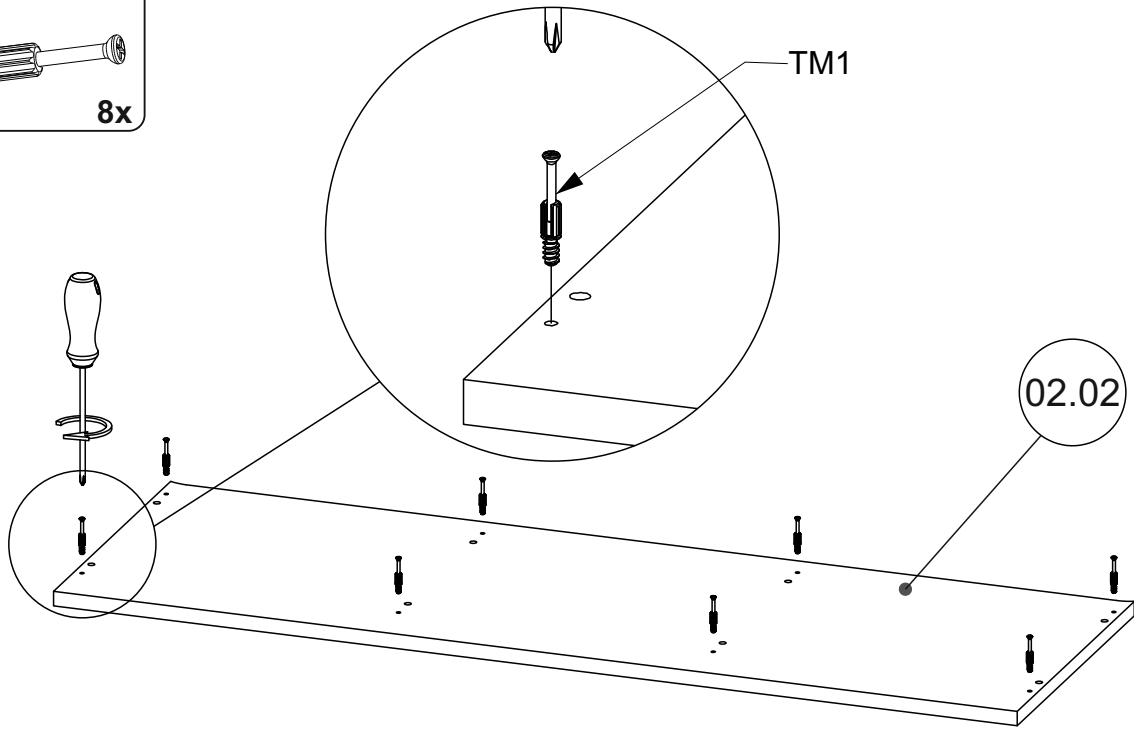

NUMER	WYMIAR	ILOŚĆ
01.01	772,0x380,0x18,0mm	1
01.02	772,0x380,0x18,0mm	1
02.01	1200,0x400,0x18,0mm	1
02.02	1200,0x400,0x18,0mm	1
03.11	376,0x376,0x18,0mm	2
04.01	772,0x376,0x18,0mm	1
04.02	772,0x376,0x18,0mm	1
05.11	372,0x372,0x18,0mm	2
05.12	376,0x376,0x18,0mm	2
07.61	1100,0x40,0x20,0mm	2
08.01	766,0x394,0x18,0mm	1
08.02	766,0x394,0x18,0mm	1
08.13	766,0x399,0x18,0mm	1
10.11	796,0x397,0x3,0mm	2
10.12	796,0x392,0x3,0mm	1
16.21	645,0x280,0x4,0mm	1
STC	125,0x40,0x40,0mm	4

TOSCA

Komoda 3-drzwiowa TC-K2D1W

1 EN You need for fitting-up:
 PL Niezbędne do montażu :

2 EN You need for fitting-up:
 PL Niezbędne do montażu :

3 EN You need for fitting-up: 
PL Niezbędne do montażu :

4 EN You need for fitting-up: 
PL Niezbędne do montażu :