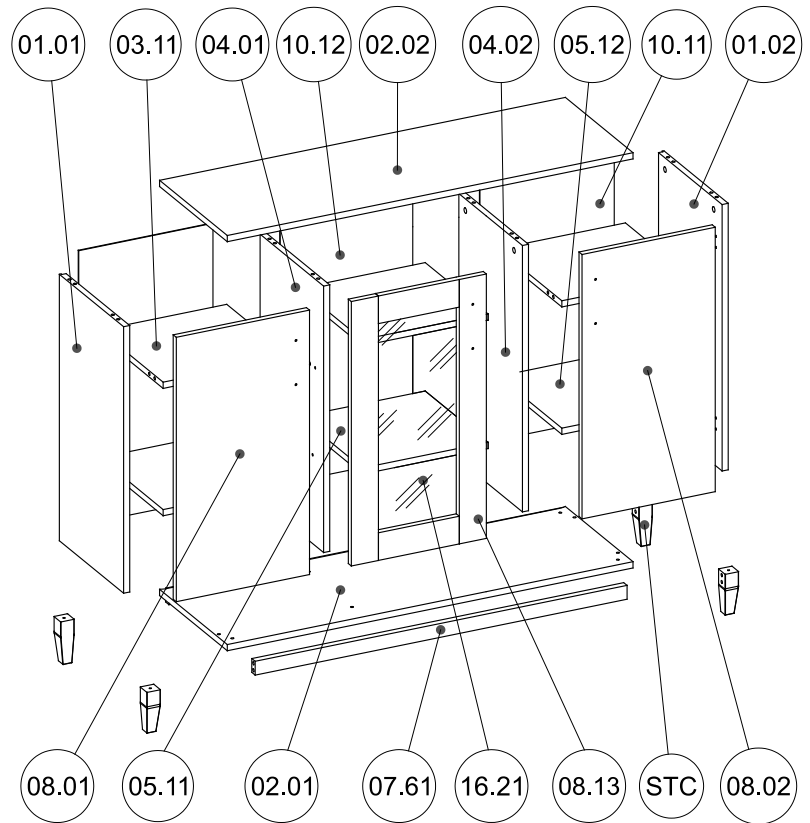

NUMER	WYMIAR	ILOŚĆ
01.01	772,0x380,0x18,0mm	1
01.02	772,0x380,0x18,0mm	1
02.01	1200,0x400,0x18,0mm	1
02.02	1200,0x400,0x18,0mm	1
03.11	376,0x376,0x18,0mm	2
04.01	772,0x376,0x18,0mm	1
04.02	772,0x376,0x18,0mm	1
05.11	372,0x372,0x18,0mm	2
05.12	376,0x376,0x18,0mm	2
07.61	1100,0x40,0x20,0mm	2
08.01	766,0x394,0x18,0mm	1
08.02	766,0x394,0x18,0mm	1
08.13	766,0x399,0x18,0mm	1
10.11	796,0x397,0x3,0mm	2
10.12	796,0x392,0x3,0mm	1
16.21	645,0x280,0x4,0mm	1
STC	125,0x40,0x40,0mm	4

TOSCA

Komoda 3-drzwiowa TC-K2D1W

1 EN You need for fitting-up:
 PL Niezbędne do montażu :

2 EN You need for fitting-up:
 PL Niezbędne do montażu :

3 EN You need for fitting-up: 
PL Niezbędne do montażu :

4 EN You need for fitting-up: 
PL Niezbędne do montażu :