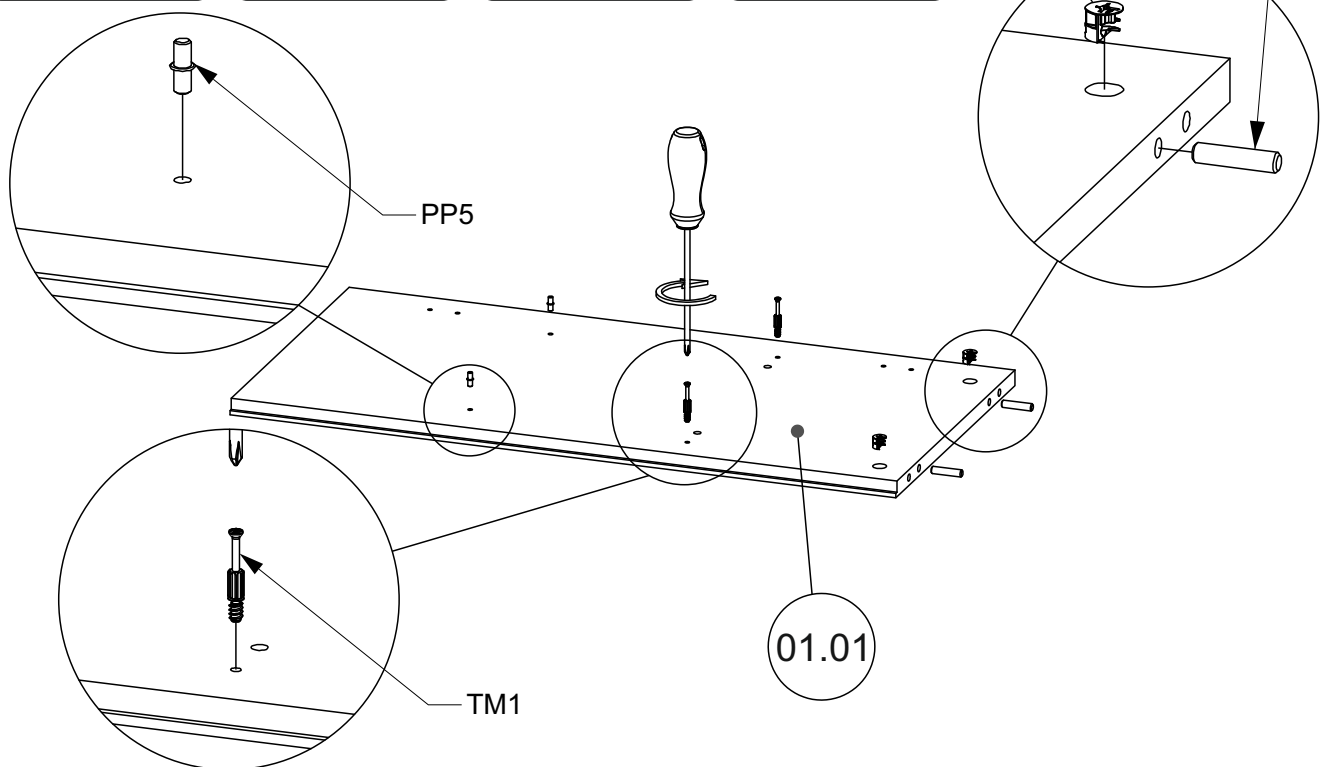

NUMER	WYMIAR	ILOŚĆ
01.01	772,0x380,0x18,0mm	1
01.02	772,0x380,0x18,0mm	1
02.01	1200,0x400,0x18,0mm	1
02.02	1200,0x400,0x18,0mm	1
03.11	376,0x376,0x18,0mm	2
04.01	772,0x376,0x18,0mm	1
04.02	772,0x376,0x18,0mm	1
05.11	372,0x372,0x18,0mm	2
05.12	376,0x376,0x18,0mm	2
07.61	1100,0x40,0x20,0mm	2
08.01	766,0x394,0x18,0mm	1
08.02	766,0x394,0x18,0mm	1
08.13	766,0x399,0x18,0mm	1
10.11	796,0x397,0x3,0mm	2
10.12	796,0x392,0x3,0mm	1
16.21	645,0x280,0x4,0mm	1
STC	125,0x40,0x40,0mm	4

TOSCA

Komoda 3-drzwiowa TC-K2D1W

1 EN You need for fitting-up:
 PL Niezbędne do montażu :

2 EN You need for fitting-up:
 PL Niezbędne do montażu :

3 EN You need for fitting-up: 
PL Niezbędne do montażu :

4 EN You need for fitting-up: 
PL Niezbędne do montażu :