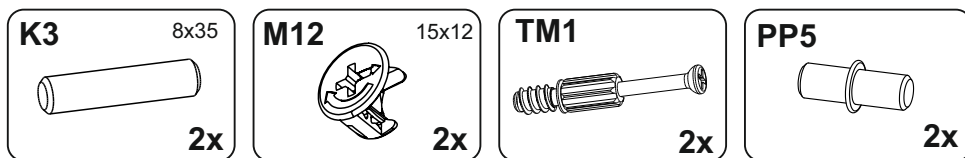

NUMER	WYMIAR	ILOŚĆ
01.01	772,0x380,0x18,0mm	1
01.02	772,0x380,0x18,0mm	1
02.01	1200,0x400,0x18,0mm	1
02.02	1200,0x400,0x18,0mm	1
03.11	376,0x376,0x18,0mm	2
04.01	772,0x376,0x18,0mm	1
04.02	772,0x376,0x18,0mm	1
05.11	372,0x372,0x18,0mm	2
05.12	376,0x376,0x18,0mm	2
07.61	1100,0x40,0x20,0mm	2
08.01	766,0x394,0x18,0mm	1
08.02	766,0x394,0x18,0mm	1
08.13	766,0x399,0x18,0mm	1
10.11	796,0x397,0x3,0mm	2
10.12	796,0x392,0x3,0mm	1
16.21	645,0x280,0x4,0mm	1
STC	125,0x40,0x40,0mm	4

TOSCA

Komoda 3-drzwiowa TC-K2D1W

1 EN You need for fitting-up:
 PL Niezbędne do montażu :

2 EN You need for fitting-up:
 PL Niezbędne do montażu :

3 EN You need for fitting-up: 
PL Niezbędne do montażu :

4 EN You need for fitting-up: 
PL Niezbędne do montażu :