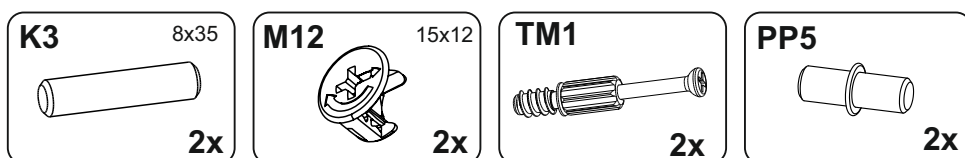

NUMER	WYMIAR	ILOŚĆ
01.01	772,0x380,0x18,0mm	1
01.02	772,0x380,0x18,0mm	1
02.01	1200,0x400,0x18,0mm	1
02.02	1200,0x400,0x18,0mm	1
03.11	376,0x376,0x18,0mm	2
04.01	772,0x376,0x18,0mm	1
04.02	772,0x376,0x18,0mm	1
05.11	372,0x372,0x18,0mm	2
05.12	376,0x376,0x18,0mm	2
07.61	1100,0x40,0x20,0mm	2
08.01	766,0x394,0x18,0mm	1
08.02	766,0x394,0x18,0mm	1
08.13	766,0x399,0x18,0mm	1
10.11	796,0x397,0x3,0mm	2
10.12	796,0x392,0x3,0mm	1
16.21	645,0x280,0x4,0mm	1
STC	125,0x40,0x40,0mm	4

TOSCA

Komoda 3-drzwiowa TC-K2D1W

1 EN You need for fitting-up:
 PL Niezbędne do montażu :

2 EN You need for fitting-up:
 PL Niezbędne do montażu :

3 EN You need for fitting-up: 
PL Niezbędne do montażu :

4 EN You need for fitting-up: 
PL Niezbędne do montażu :