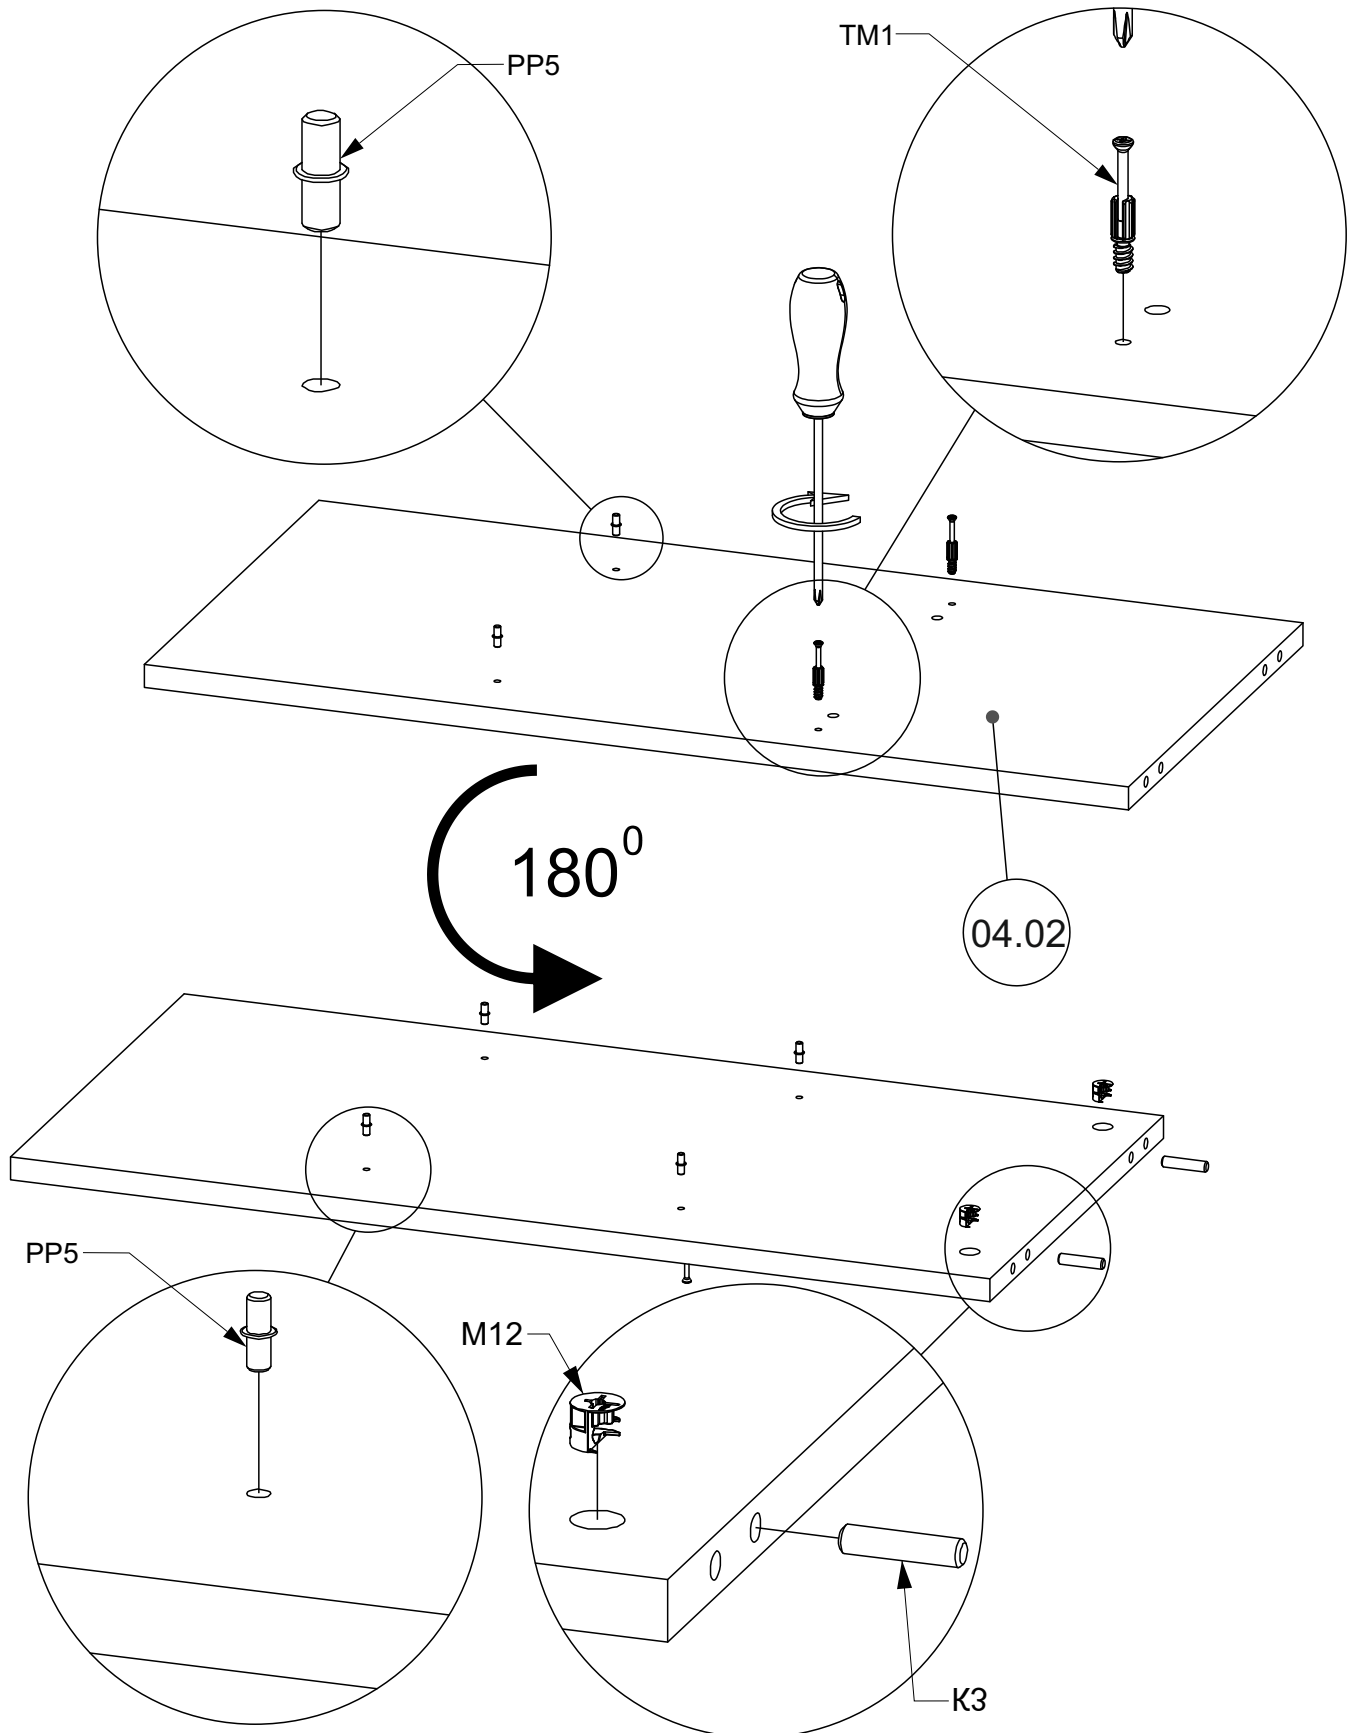

6 EN You need for fitting-up:
PL Niezbędne do montażu