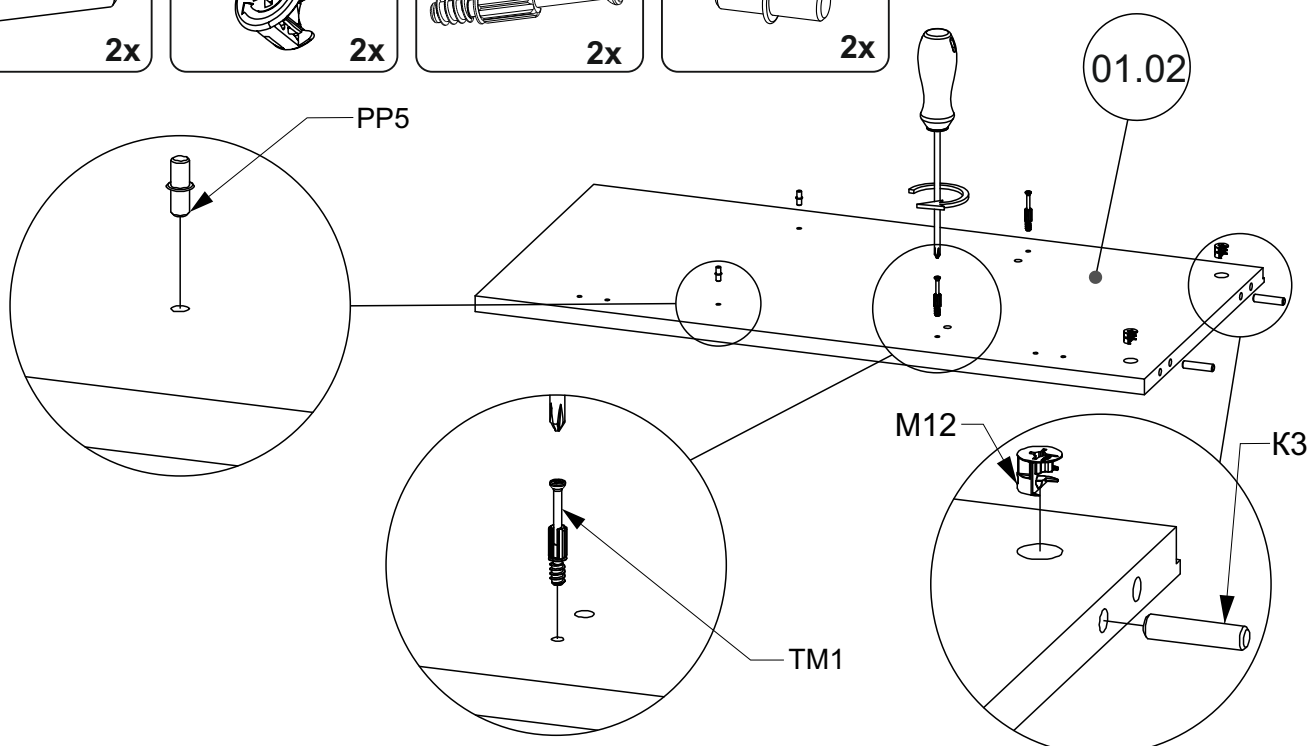

NUMER	WYMIAR	ILOŚĆ
01.01	772,0x380,0x18,0mm	1
01.02	772,0x380,0x18,0mm	1
02.01	1200,0x400,0x18,0mm	1
02.02	1200,0x400,0x18,0mm	1
03.11	376,0x376,0x18,0mm	2
04.01	772,0x376,0x18,0mm	1
04.02	772,0x376,0x18,0mm	1
05.11	372,0x372,0x18,0mm	2
05.12	376,0x376,0x18,0mm	2
07.61	1100,0x40,0x20,0mm	2
08.01	766,0x394,0x18,0mm	1
08.02	766,0x394,0x18,0mm	1
08.13	766,0x399,0x18,0mm	1
10.11	796,0x397,0x3,0mm	2
10.12	796,0x392,0x3,0mm	1
16.21	645,0x280,0x4,0mm	1
STC	125,0x40,0x40,0mm	4

TOSCA

Komoda 3-drzwiowa TC-K2D1W

1 EN You need for fitting-up:
 PL Niezbędne do montażu :

2 EN You need for fitting-up:
 PL Niezbędne do montażu :

3 EN You need for fitting-up: 
PL Niezbędne do montażu :

4 EN You need for fitting-up: 
PL Niezbędne do montażu :