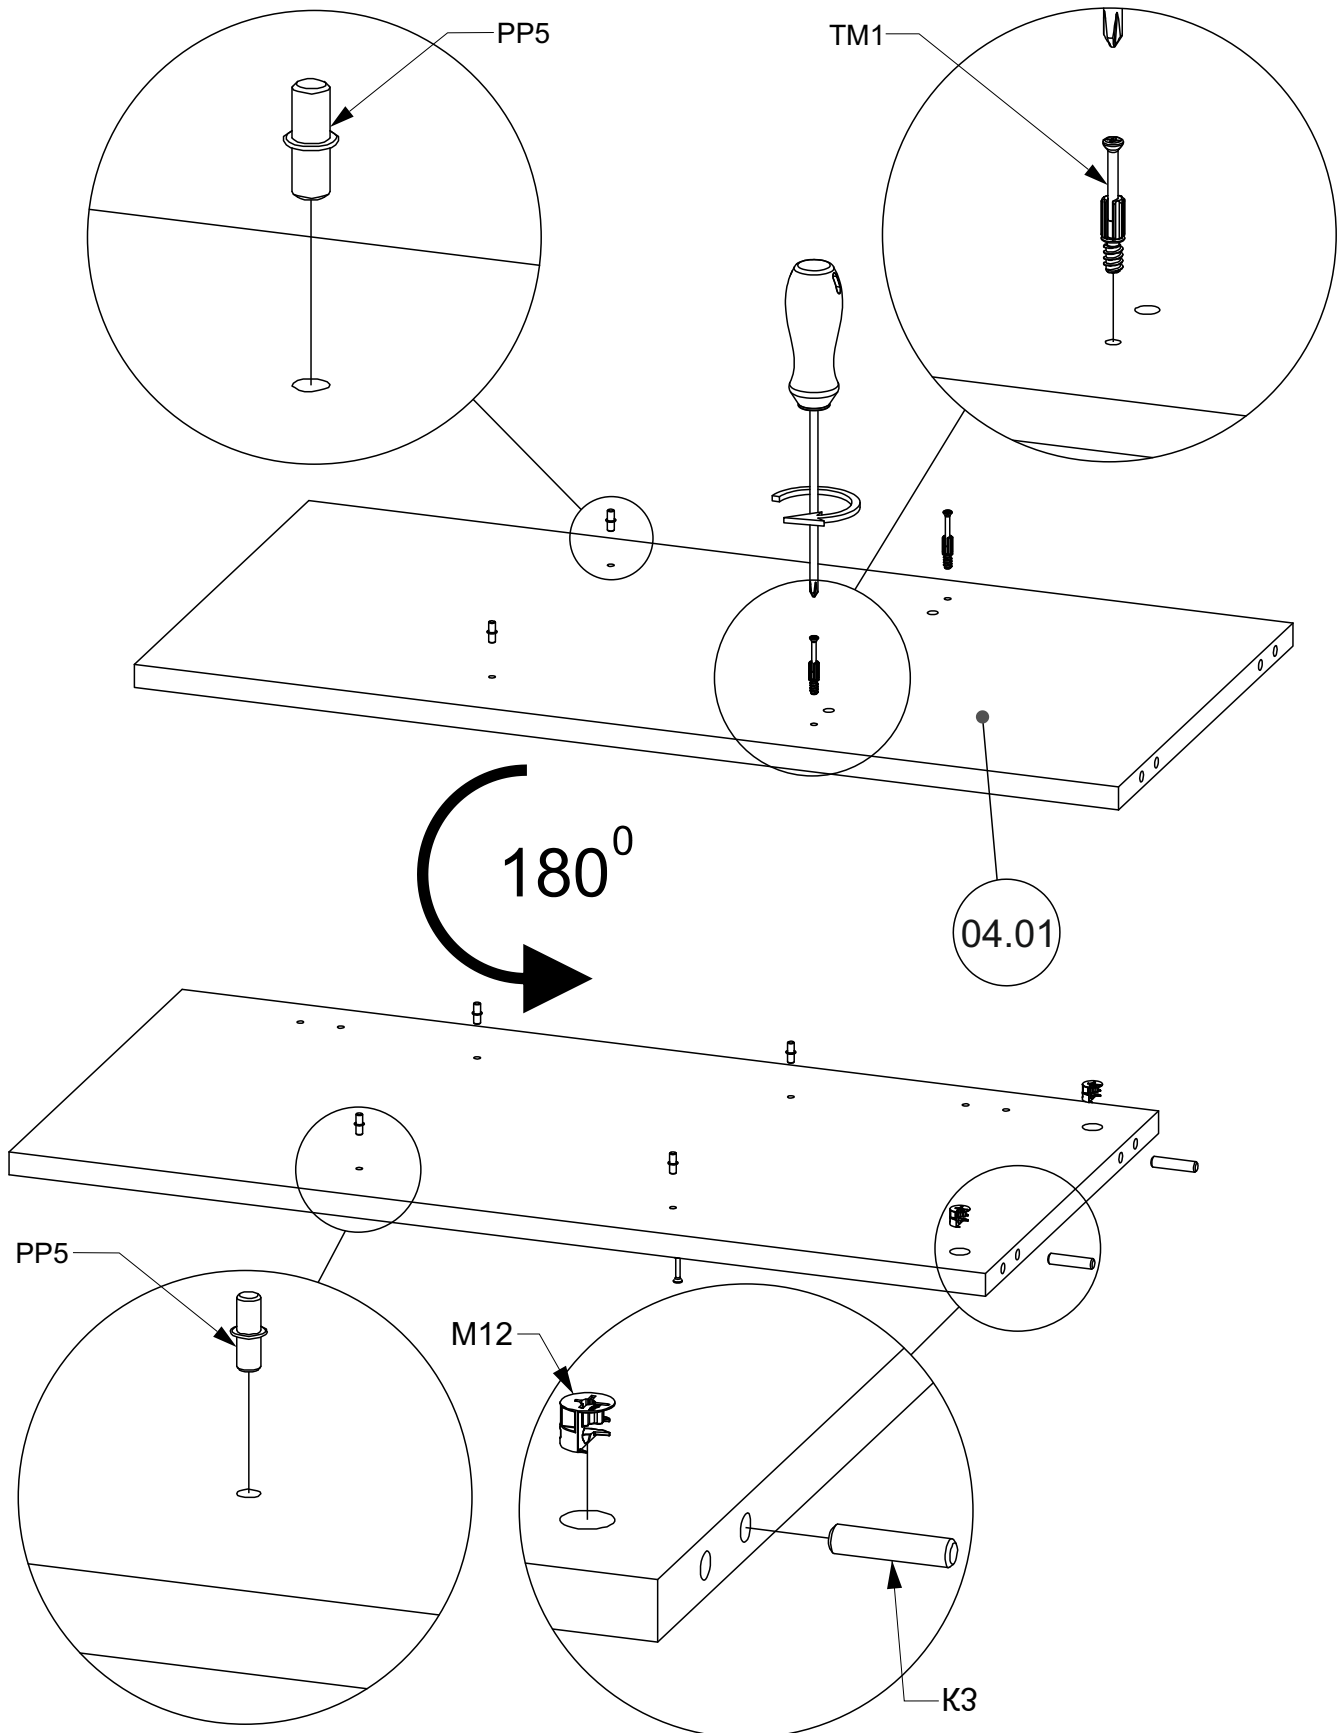

5 EN You need for fitting-up:
PL Niezbędne do montażu