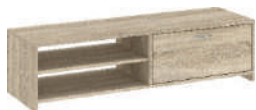

No.:5002913
W61/H91/D30 cm
W24.02/H35.83/D11.81 in

CATCHY bookcase 8P

No.:5002914
W61/H121/D30 cm
W24.02/H47.64/D11.81 in

DETAIL

CATCHY TV cabinet 1K

No.:5002928
W120/H31/D39 cm
W47.24/H12.20/D15.35 in

CATCHY bookcase 4P